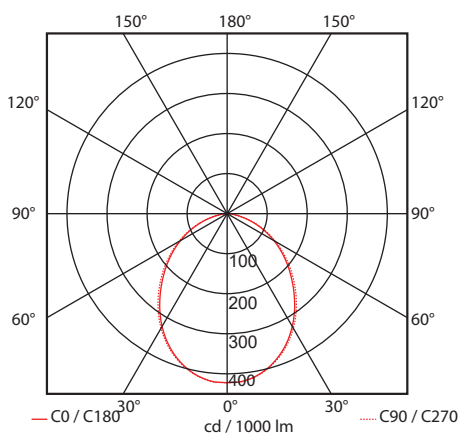

CRI>80 | Power & Luminous Flux

Final lumen output depends on the selection of the beam angle

30652		1.65W 24V DC 3000 - 4000 KELVIN 33 - 35 LUMEN		
30653		2.50W 24V DC 3000 - 4000 KELVIN 48 - 52 LUMEN		
30654		3.30W 24V DC 3000 - 4000 KELVIN 66 - 69 LUMEN		

Βάση εδάφους αλουμινίου στρογγυλή ύψους 130 mm
Aluminum base for placement in the ground with 130mm height

GLASS (6mm)

LIGHTING LUMINARIES
FOR HARD ENVIRONMENTAL CONDITIONS

Cost-effective durability
Heat and cold resistant
Suitable for seaside application