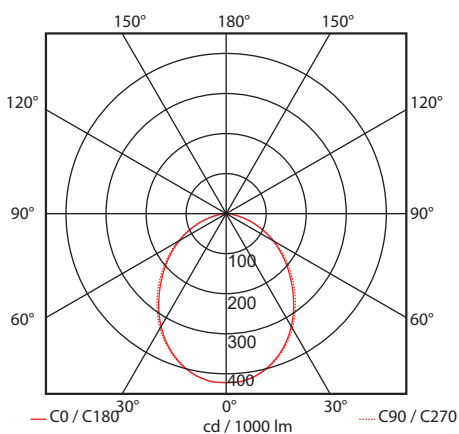

### CRI>80 | Power & Luminous Flux

Final lumen output depends on the selection of the beam angle

30649		1.65W   220-240V   3000 - 4000 KELVIN   33 - 35 LUMEN	
30650		2.50W   220-240V   3000 - 4000 KELVIN   48 - 52 LUMEN	
30651		3.30W   220-240V   3000 - 4000 KELVIN   66 - 69 LUMEN	

Βάση εδάφους αλουμινίου στρογγυλή ύψους 130 mm  
Aluminum base for placement in the ground with 130mm height

GLASS 6mm

LIGHTING LUMINARIES FOR HARD ENVIRONMENTAL CONDITIONS

Cost-effective durability  
Heat and cold resistant  
Suitable for seaside application