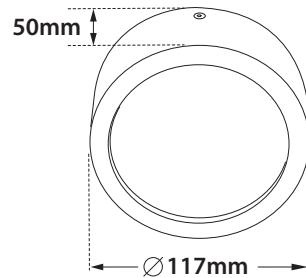

25936

HALOPIN G9 25-40W | 220 -240V

HALOPIN G9 LED 5-9W

25937

MICROLYNX FLUORESCENT 7-9W | 220-240V

MICROLYNX LED 5-9W | 220-240V

∅ 117mm

↕ 50mm