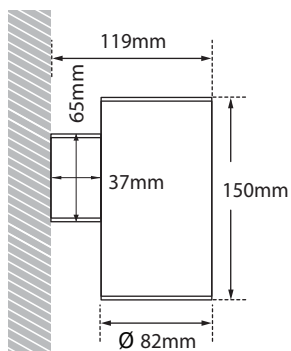

25951

DICHROIC MR 16 220-240V 1x35W MAX GU10
LED LAMP MR16 220-240V 1x8W MAX GU10

∅ 82mm

↕ 150mm

CE IP23

Accessories upon request

Honey comb
louvre

Smooth
Filter