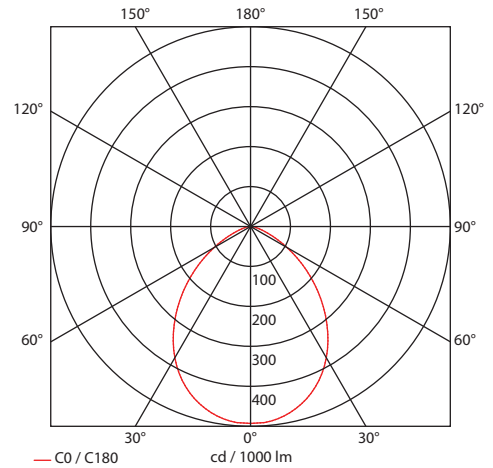

Το παραπάνω φωτιστικό προσφέρεται κατόπιν παραγγελίας με μπροστινή προστασία IP44
The above luminaire is available upon request with IP44 front protection

- 01 Standard Finishes
- 02 18 Κατόπιν παραγγελίας Upon request

*Η τεχνολογία των LED είναι σε διαρκή εξέλιξη οπότε πριν παραγγείλετε, παρακαλούμε επιβεβαιώστε ποιο LED είναι διαθέσιμο LED technology changes constantly forward, so before selecting / ordering the most suitable product for you, ask for a confirmation that this is the most updated product to our list.

■ warm 2700 Kelvin
■ warm white 3000 Kelvin
■ neutral white 4000 Kelvin