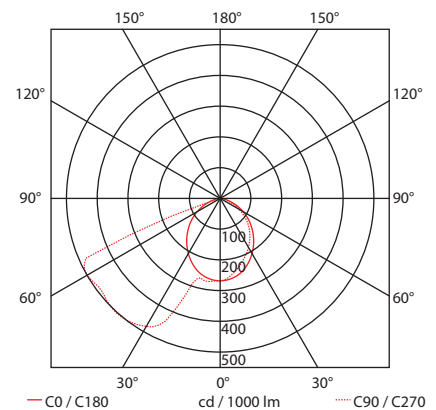

CRI>80 | Power and Luminous flux

37333 4.6 W | 220-240V | 2700-3000-4000 KELVIN | 258-275-278 LUMEN

37334 9.1 W | 220-240V | 2700-3000-4000 KELVIN | 437-465-472 LUMEN

240x105mm 66mm GLASS (4mm) CE IP65

01 02 05 18 30