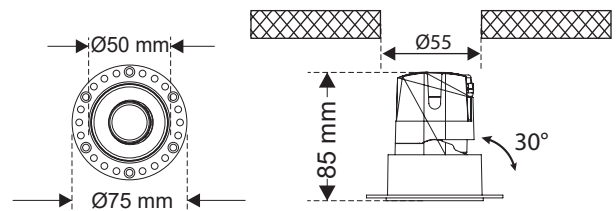

- Recessed led spotlight
- waterproof
- with IP65 protection
- trimless / frameless
- from die cast aluminum
- movable horizontally $\pm 355^\circ$ and vertically $\pm 30^\circ$
- with light source positioned deep
- for darklight effect and reduce of glare
- with incorporated 1 cob led source
- adjusted on a high performance heatsink
- for best thermal management
- CRI>90+ | 3SDCM as standard
- upon request available with CRI>95+ or CRI>97+
- upon request available with 2 SDCM
- in 2700-3000-4000 Kelvin
- upon request in 3500-5000-6500 Kelvin
- with high performance lens
- available with 21.5° - 27° - 36° - 48° beam angle
- works with remote led driver on/off as standard
- available upon request dimmable phase cut/Dali/1-10volt

CRI>90 | Power and Luminous flux | *Beam Angle 36°

Final lumen output depends on the selection of the angle beam

40739		5.75 W 2700 - 3000 - 4000 KELVIN 352 - 355 - 372 LUMEN		
40740		8.0 W 2700 - 3000 - 4000 KELVIN 487 - 492 - 516 LUMEN		
40741		10.0 W 2700 - 3000 - 4000 KELVIN 607 - 613 - 643 LUMEN		

*PHOTOMETRIC DATA FOR BEAM ANGLE | $21.5^\circ \Rightarrow -20\%$ | $27^\circ \Rightarrow -3\%$ | $48^\circ \Rightarrow -7\%$ |

Ø 50 mm

 55 mm 85 mmCE 

Κινητό $\pm 355^\circ$ οριζοντίως
και $\pm 30^\circ$ καθέτως
Movable $\pm 355^\circ$ horizontally
and $\pm 30^\circ$ vertically