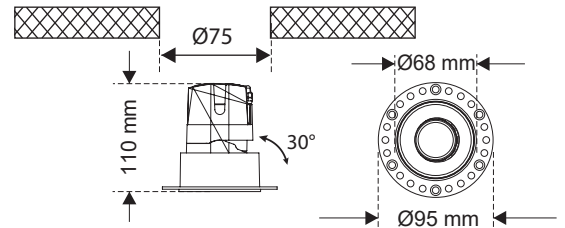

- Recessed led spotlight
- waterproof
- with IP65 protection
- trimless / frameless
- from die cast aluminum
- movable horizontally ±355° and vertically ±30°
- with light source positioned deep
- for darklight effect and reduce of glare
- with incorporated 1 cob led source
- adjusted on a high performance heatsink
- for best thermal management
- CRI>90+ | 3SDCM as standard
- upon request available with CRI>95+ or CRI>97+
- upon request available with 2 SDCM
- in 2700-3000-4000 Kelvin
- upon request in 3500-5000-6500 Kelvin
- with high performance lens
- available with 21,5°-27°-36°-52° beam angle
- works with remote led driver on/off as standard
- available upon request dimmable phase cut/Dali/1-10volt

CRI>90 | Power and Luminous flux | *Beam Angle 30°

Final lumen output depends on the selection of the angle beam

| | | | | |
|-------|--|--|--|--|
| 40742 | | 5.75 W 2700 - 3000 - 4000 KELVIN 352 - 355 - 372 LUMEN | | |
| 40743 | | 8.0 W 2700 - 3000 - 4000 KELVIN 487 - 492 - 516 LUMEN | | |
| 40744 | | 10.0 W 2700 - 3000 - 4000 KELVIN 607 - 613 - 643 LUMEN | | |
| 40745 | | 12.5 W 2700 - 3000 - 4000 KELVIN 755 - 763 - 800 LUMEN | | |
| 40746 | | 14.5 W 2700 - 3000 - 4000 KELVIN 872 - 881 - 924 LUMEN | | |
| 40747 | | 16.7 W 2700 - 3000 - 4000 KELVIN 1000-1010-1060 LUMEN | | |
| 40748 | | 19.0 W 2700 - 3000 - 4000 KELVIN 1133-1145-1202 LUMEN | | |
| 40749 | | 21.5 W 2700 - 3000 - 4000 KELVIN 1277-1290-1355 LUMEN | | |

*PHOTOMETRIC DATA FOR BEAM ANGLE | 21.5° => -18% | 41° => -5% | 52° => -9% |

Ø 68 mm 75 mm 110mm CE IP65

Κινητό ±355° οριζοντίως και ±30° καθέτως
Movable ±355° horizontally and ±30° vertically

Accessories upon request