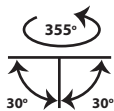

- Recessed led spotlight
- waterproof
- with IP65 protection
- trimless / frameless
- from die cast aluminum
- movable horizontally ±355° and vertically ±30°
- with light source positioned deep
- for darklight effect and reduce of glare
- with incorporated 1 cob led source
- adjusted on a high performance heatsink
- for best thermal management
- CRI>90+ | 3SDCM as standard
- upon request available with CRI>95+ or CRI>97+
- upon request available with 2 SDCM
- in 2700-3000-4000 Kelvin
- upon request in 3500-5000-6500 Kelvin
- with high performance lens
- available with 21,5°-27°-36°-52° beam angle
- works with remote led driver on/off as standard
- available upon request dimmable phase cut/Dali/1-10volt

CRI>90 | Power and Luminous flux | *Beam Angle 30°

Final lumen output depends on the selection of the angle beam

| | | | | |
|-------|--|--|--|--|
| 40742 | | 5.75 W 2700 - 3000 - 4000 KELVIN 352 - 355 - 372 LUMEN | | |
| 40743 | | 8.0 W 2700 - 3000 - 4000 KELVIN 487 - 492 - 516 LUMEN | | |
| 40744 | | 10.0 W 2700 - 3000 - 4000 KELVIN 607 - 613 - 643 LUMEN | | |
| 40745 | | 12.5 W 2700 - 3000 - 4000 KELVIN 755 - 763 - 800 LUMEN | | |
| 40746 | | 14.5 W 2700 - 3000 - 4000 KELVIN 872 - 881 - 924 LUMEN | | |
| 40747 | | 16.7 W 2700 - 3000 - 4000 KELVIN 1000-1010-1060 LUMEN | | |
| 40748 | | 19.0 W 2700 - 3000 - 4000 KELVIN 1133-1145-1202 LUMEN | | |
| 40749 | | 21.5 W 2700 - 3000 - 4000 KELVIN 1277-1290-1355 LUMEN | | |

*PHOTOMETRIC DATA FOR BEAM ANGLE | 21.5° => -18% | 41° => -5% | 52° => -9% |

Ø 68 mm 75 mm 110mm CE IP65

Κινητό ±355° οριζοντίως και ±30° καθέτως
Movable ±355° horizontally and ±30° vertically

Accessories upon request