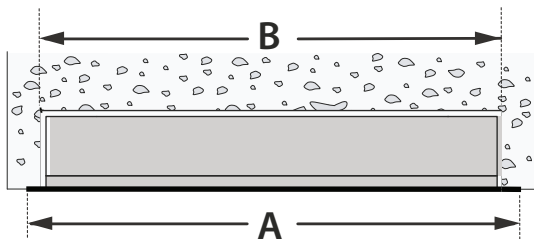

197mmx45mm 190mmx45mm 85-90mm

ΔΙΑΣΤΑΣΕΙΣ DIMENSIONS		ΔΙΑΣΤΑΣΕΙΣ ΟΠΗΣ OPENING DIMENSIONS		
A	B	LENGTH	WIDTH	DEPTH
197 (mm)	178 (mm)	190 (mm)	45 (mm)	85-90 (mm)

Upon request available with anti-dazzle linear **honeycomb** for reduce of glare