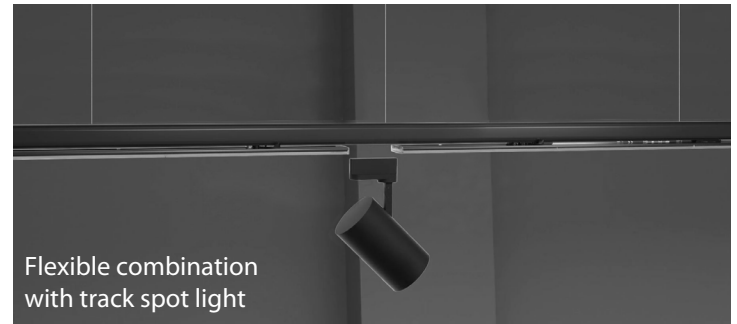

Linear Track Light Standard

01 02

Βαμμένα με Ηλεκτροστατική Βαφή
Painted with Electrostatic Powder

*Η τεχνολογία των LED είναι σε διαρκή εξέλιξη οπότε πριν παραγγείλετε, παρακαλούμε επιβεβαιώστε ποιο LED είναι διαθέσιμο
LED technology changes constantly forward, so before selecting / ordering the most suitable product for you,
ask for a confirmation that this is the most updated product to our list.

■ warm 2700 Kelvin ■ warm white 3000 Kelvin ■ neutral white 4000 Kelvin