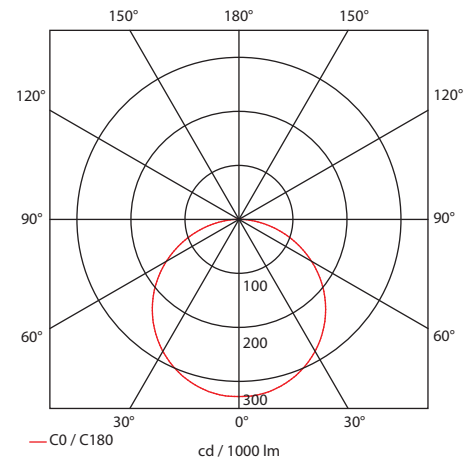

CRI>80 | System power and luminous flux – 1500 mm length

29722	35 W | 220-240V | 4000 KELVIN | 3032 LUMEN	⚡ ⚡ ⚡
29723	40 W | 220-240V | 4000 KELVIN | 3407 LUMEN	⚡ ⚡ ⚡
29724	45 W | 220-240V | 4000 KELVIN | 3767 LUMEN	⚡ ⚡ ⚡
29725	50 W | 220-240V | 4000 KELVIN | 4125 LUMEN	⚡ ⚡ ⚡

Linear Led Module ↔ 1500 mm CE IP20

European standard--4 wires / 3 phases