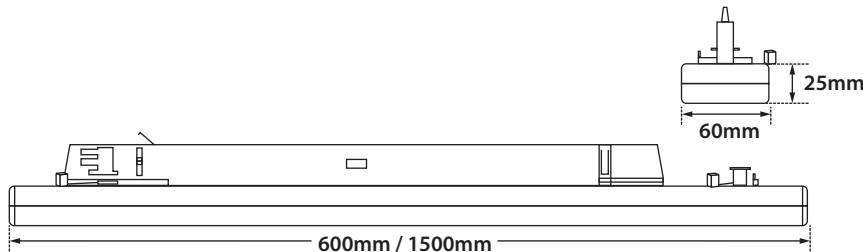

CRI>80 | System power and luminous flux – 1500 mm length

29722	35 W | 220-240V | 4000 KELVIN | 3032 LUMEN	⚡ ⚡ ⚡
29723	40 W | 220-240V | 4000 KELVIN | 3407 LUMEN	⚡ ⚡ ⚡
29724	45 W | 220-240V | 4000 KELVIN | 3767 LUMEN	⚡ ⚡ ⚡
29725	50 W | 220-240V | 4000 KELVIN | 4125 LUMEN	⚡ ⚡ ⚡

Linear Led Module ↔ 1500 mm CE IP20

European standard--4 wires / 3 phases