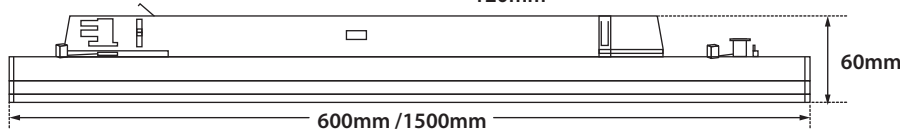

Track Light Double Tiltable

- Φωτιστικό ράγας γραμμικό led εσωτερικού χώρου
- για εσωτερική χρήση
- από προφίλ αλουμινίου
- με πολυκαρμπονικό κάλυμμα οπάλ
- ηλεκτροστατικά βαμμένο
- κινητό ± 30°
- με ενσωματωμένα led smd
- τοποθετημένο σε ψήκτρα υψηλής απόδοσης
- για την καλύτερη διαχείριση θερμότητας του led
- CRI>80 | 3 SDCM
- με φακό πολυκαρμπονικό υψηλής απόδοσης
- με γωνία δέσμης 76°
- σε θερμοκρασία χρώματος 4000 Kelvin
- κατόπιν παραγγελίας και σε 2700 - 3000 - 3500 - 5000 - 5700 - 6500 Kelvin
- λειτουργεί με ενσωματωμένο multi current track led driver on/off με
- επιλογή ισχύος (Διαθέσιμο με 4 επίπεδα ισχύος)
- κατόπιν παραγγελίας διαθέσιμο με Dali dimmable led driver

- Indoor track mounted linear led luminaire
- for indoors use
- from extruded aluminum powder coated
- with polycarbonate opal cover
- movable ± 30°
- with incorporated Linear Led Modules
- adjusted on a high performance heatsink
- for best thermal management of led source
- CRI>80 | 3 SDCM
- with high performance polycarbonate lens
- with beam angle 76°
- in 4000 Kelvin
- upon request also available in 2700 - 3000 - 3500 - 5000 - 5700 - 6500 Kelvin
- works with track multi-current led driver on/off as standard
- with dip switch power selector (available with 4 different power levels).
- upon request with dimmable Dali led driver

CRI>80 | System power and luminous flux – 600 mm length

29734	14W	| 220-240V	| 4000 KELVIN	| 1750 LUMEN	| 2x534+1x682 LUMEN	⏚ ⚡ ⚠
29735	16W	| 220-240V	| 4000 KELVIN	| 1947 LUMEN	| 2x592+1x763 LUMEN	⏚ ⚡ ⚠
29736	18W	| 220-240V	| 4000 KELVIN	| 2193 LUMEN	| 2x669+1x855 LUMEN	⏚ ⚡ ⚠
29737	20W	| 220-240V	| 4000 KELVIN	| 2434 LUMEN	| 2x745+1x944 LUMEN	⏚ ⚡ ⚠

Linear Led Module ↔ 600 mm CE IP20

CRI>80 | System power and luminous flux – 1500 mm length