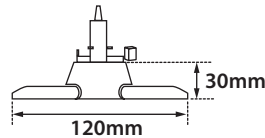

Track Light Double Tiltable

- Φωτιστικό ράγας γραμμικό led εσωτερικού χώρου
- για εσωτερική χρήση
- από προφίλ αλουμινίου
- με πολυκαρμπονικό κάλυμμα οπάλ
- ηλεκτροστατικά βαμμένο
- κινητό ± 30°
- με ενσωματωμένα led smd
- τοποθετημένο σε ψήκτρα υψηλής απόδοσης
- για την καλύτερη διαχείριση θερμότητας του led
- CRI>80 | 3 SDCM
- με φακό πολυκαρμπονικό υψηλής απόδοσης
- με γωνία δέσμης 76°
- σε θερμοκρασία χρώματος 4000 Kelvin
- κατόπιν παραγγελίας και σε 2700 - 3000 - 3500 - 5000 - 5700 - 6500 Kelvin
- λειτουργεί με ενσωματωμένο multi current track led driver on/off με
- επιλογή ισχύος (Διαθέσιμο με 4 επίπεδα ισχύος)
- κατόπιν παραγγελίας διαθέσιμο με Dali dimmable led driver

- Indoor track mounted linear led luminaire
- for indoors use
- from extruded aluminum powder coated
- with polycarbonate opal cover
- movable ± 30°
- with incorporated Linear Led Modules
- adjusted on a high performance heatsink
- for best thermal management of led source
- CRI>80 | 3 SDCM
- with high performance polycarbonate lens
- with beam angle 76°
- in 4000 Kelvin
- upon request also available in 2700 - 3000 - 3500 - 5000 - 5700 - 6500 Kelvin
- works with track multi-current led driver on/off as standard
- with dip switch power selector (available with 4 different power levels).
- upon request with dimmable Dali led driver

CRI>80 | System power and luminous flux – 600 mm length

29734	14W	| 220-240V	| 4000 KELVIN	| 1750 LUMEN	| 2x534+1x682 LUMEN	⏚ ⚡ ⚠
29735	16W	| 220-240V	| 4000 KELVIN	| 1947 LUMEN	| 2x592+1x763 LUMEN	⏚ ⚡ ⚠
29736	18W	| 220-240V	| 4000 KELVIN	| 2193 LUMEN	| 2x669+1x855 LUMEN	⏚ ⚡ ⚠
29737	20W	| 220-240V	| 4000 KELVIN	| 2434 LUMEN	| 2x745+1x944 LUMEN	⏚ ⚡ ⚠

Linear Led Module ↔ 600 mm CE IP20

CRI>80 | System power and luminous flux – 1500 mm length