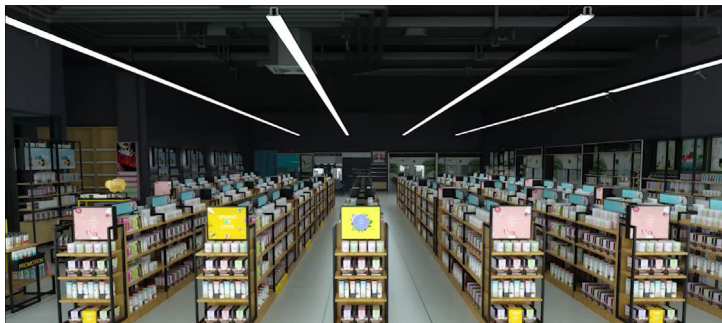

— warm 2700 Kelvin — warm white 3000 Kelvin — neutral white 4000 Kelvin

Track Light Double Tiltable

Linear instalation without gap between the luminaires

Flexible combination with track spot light

01 02

Βαμμένα με Ηλεκτροστατική Βαφή
Painted with Electrostatic Powder