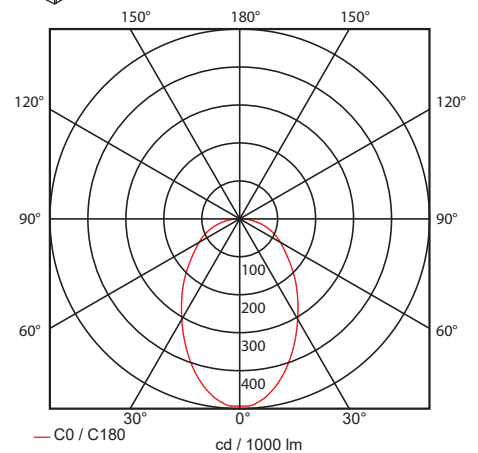

European standard--4 wires / 3 phases