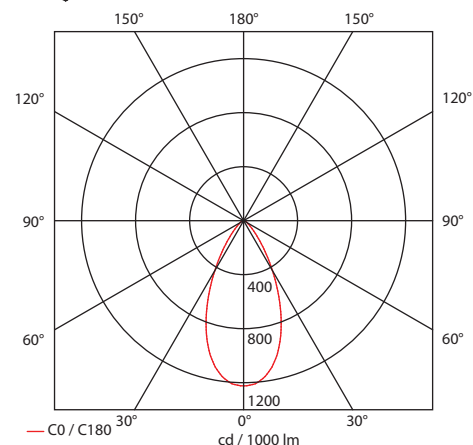

CRI>80 | System power and luminous flux – 1500 mm length

29730		35 W | 220-240V | 4000 KELVIN | 4747 LUMEN			
29731		40 W | 220-240V | 4000 KELVIN | 5285 LUMEN			
29732		45 W | 220-240V | 4000 KELVIN | 5897 LUMEN			
29733		50 W | 220-240V | 4000 KELVIN | 6507 LUMEN			

Linear Led Module ↔ 1500 mm

European standard--4 wires / 3 phases