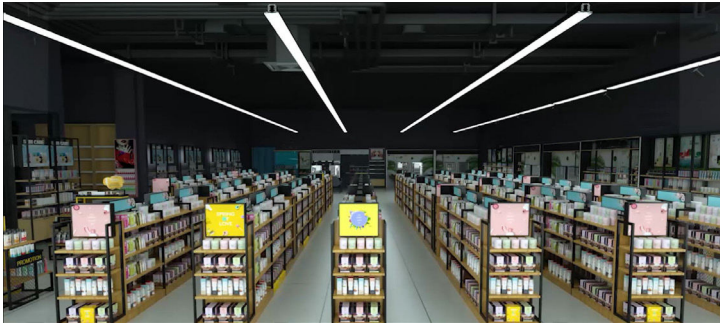

## Track Light Tiltable

Tilting: 0°

Tilting: 15°

Tilting: 30°

Linear instalation without gap between the luminaires

Flexible combination with track spot light

01 02

Βαμμένα με Ηλεκτροστατική Βαφή  
Painted with Electrostatic Powder