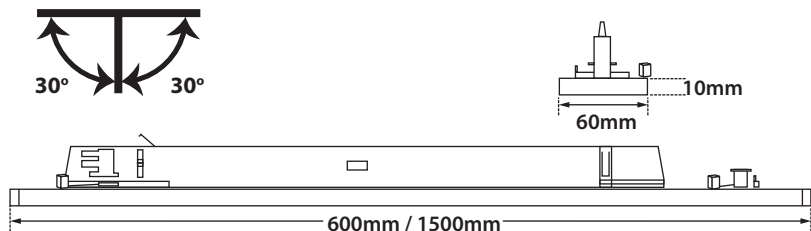

CRI>80 | System power and luminous flux – 1500 mm length

29730		35 W | 220-240V | 4000 KELVIN | 4747 LUMEN			
29731		40 W | 220-240V | 4000 KELVIN | 5285 LUMEN			
29732		45 W | 220-240V | 4000 KELVIN | 5897 LUMEN			
29733		50 W | 220-240V | 4000 KELVIN | 6507 LUMEN			

Linear Led Module ↔ 1500 mm

European standard--4 wires / 3 phases