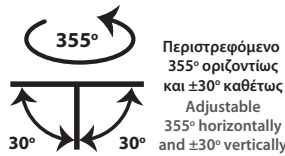

- Recessed double led spotlight
- for indoors use
- trimless/frameless
- from die cast aluminum
- movable horizontally ±355° and vertically ±30°
- with light sources positioned deep
- for darklight effect and reduce of glare
- with incorporated 2 cob led sources
- adjusted on a high performance heatsinks
- for best thermal management
- CRI>80+ | 3SDCM as standard
- upon request available with CRI>90+ or CRI>95+
- upon request available with 2 SDCM
- in 2700-3000-4000 Kelvin
- upon request in 3500-5000-6500 Kelvin
- with high performance reflectors or lenses
- available with 15°-24°-36°-48°-55° beam angle
- works with remote led driver on/off as standard
- available upon request dimmable phase cut/Dali/1-10volt

CRI>80 | Led source power and Luminous flux

Final lumen output depends on the selection of the angle beam

40803	10.8W	2x5.4W	220-240V	2700 - 3000 - 4000 KELVIN	2x(365-395-426) LUMEN	H:106mm	⚙️ ⚙️
40804	13.0W	2x6.5W	220-240V	2700 - 3000 - 4000 KELVIN	2x(435-472-508) LUMEN	H:106mm	⚙️ ⚙️
40805	14.4W	2x7.2W	220-240V	2700 - 3000 - 4000 KELVIN	2x(491-532-573) LUMEN	H:106mm	⚙️ ⚙️
40806	18.0W	2x9.0W	220-240V	2700 - 3000 - 4000 KELVIN	2x(618-669-721) LUMEN	H:106mm	⚙️ ⚙️
40807	21.6W	2x10.8W	220-240V	2700 - 3000 - 4000 KELVIN	2x(751-814-876) LUMEN	H:143mm	⚙️ ⚙️
40808	25.2W	2x12.6W	220-240V	2700 - 3000 - 4000 KELVIN	2x(892-966-1040) LUMEN	H:143mm	⚙️ ⚙️

Accessories upon request

Honey comb louvre

Smooth Filter

Elliptical Filter

Tiltable

Περιστρεφόμενο
355° οριζοντίως
και ±30° καθέτως
Adjustable
355° horizontally
and ±30° vertically

Body

Reflector