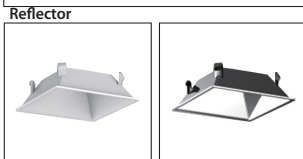

- Recessed double led spotlight
- for indoors use
- trimless/frameless
- from die cast aluminum
- movable horizontally ±355° and vertically ±30°
- with light sources positioned deep
- for darklight effect and reduce of glare
- with incorporated 2 cob led sources
- adjusted on a high performance heatsinks
- for best thermal management
- CRI>80+ | 3SDCM as standard
- upon request available with CRI>90+ or CRI>95+
- upon request available with 2 SDCM
- in 2700-3000-4000 Kelvin
- upon request in 3500-5000-6500 Kelvin
- with high performance reflectors or lenses
- available with 15°-24°-36°-48°-55° beam angle
- works with remote led driver on/off as standard
- available upon request dimmable phase cut/Dali/1-10volt

Accessories upon request

Honey comb louvre

Smooth Filter

Elliptical Filter

Tiltable

Περιστρεφόμενο
355° οριζοντίως
και ±30° καθέτως
Adjustable
355° horizontally
and ±30° vertically

Body

Reflector