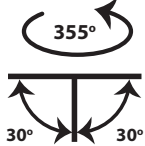

- Recessed led spotlight
- for indoors use
- trimless/frameless
- from die cast aluminum
- movable horizontally $\pm 355^\circ$ and vertically $\pm 30^\circ$
- with light source positioned deep
- for darklight effect and reduce of glare
- with incorporated 1 cob led source
- adjusted on a high performance heatsink
- for best thermal management
- CRI>80+ | 3SDCM as standard
- upon request available with CRI>90+ or CRI>95+
- upon request available with 2 SDCM
- in 2700-3000-4000 Kelvin
- upon request in 3500-5000-6500 Kelvin
- with high performance reflector or lens
- available with $15^\circ-24^\circ-36^\circ-48^\circ-55^\circ$ beam angle
- works with remote led driver on/off as standard
- available upon request dimmable phase cut/Dali/1-10volt

CRI>80 | Led source power and Luminous flux

Final lumen output depends on the selection of the angle beam

40765	5.4W	220-240V	2700-3000-4000 KELVIN	365 - 395 - 426 LUMEN	H:106mm	⚙️ ⚙️ ⚙️
40766	6.5W	220-240V	2700-3000-4000 KELVIN	435 - 472 - 508 LUMEN	H:106mm	⚙️ ⚙️ ⚙️
40767	7.2W	220-240V	2700-3000-4000 KELVIN	491 - 532 - 573 LUMEN	H:106mm	⚙️ ⚙️ ⚙️
40768	9.0W	220-240V	2700-3000-4000 KELVIN	618 - 669 - 721 LUMEN	H:106mm	⚙️ ⚙️ ⚙️
40769	10.8W	220-240V	2700-3000-4000 KELVIN	751 - 814 - 876 LUMEN	H:143mm	⚙️ ⚙️ ⚙️
40770	12.6W	220-240V	2700-3000-4000 KELVIN	892-966-1040 LUMEN	H:143mm	⚙️ ⚙️ ⚙️

72 mm

75 mm

Tilttable

Περιστρεφόμενο
355° οριζοντίως
και $\pm 30^\circ$ καθέτως
Adjustable
355° horizontally
and $\pm 30^\circ$ vertically

IP44-IP54-IP65

Το παραπάνω φωτιστικό προσφέρεται
κατόπιν παραγγελίας με προστασία **IP44-IP54-IP65**