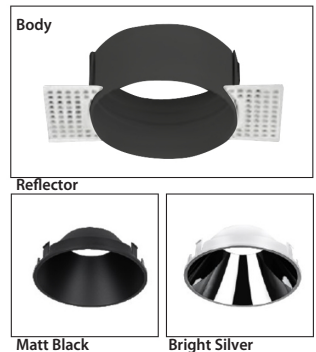

- Recessed led spotlight
- for indoors use
- trimless/frameless
- from die cast aluminum
- movable horizontally $\pm 355^\circ$ and vertically $\pm 30^\circ$
- with light source positioned deep
- for darklight effect and reduce of glare
- with incorporated 1 cob led source
- adjusted on a high performance heatsink
- for best thermal management
- CRI>80+ | 3SDCM as standard
- upon request available with CRI>90+ or CRI>95+
- upon request available with 2 SDCM
- in 2700-3000-4000 Kelvin
- upon request in 3500-5000-6500 Kelvin
- with high performance reflector or lens
- available with $15^\circ-24^\circ-36^\circ-48^\circ-55^\circ$ beam angle
- works with remote led driver on/off as standard
- available upon request dimmable phase cut/Dali/1-10volt

72 mm

75 mm

Tilttable

Περιστρεφόμενο
355° οριζοντίως
και $\pm 30^\circ$ καθέτως
Adjustable
355° horizontally
and $\pm 30^\circ$ vertically

IP44-IP54-IP65

Το παραπάνω φωτιστικό προσφέρεται
κατόπιν παραγγελίας με προστασία **IP44-IP54-IP65**

The above luminaire is available upon request
with **IP44-IP54-IP65** protection

Accessories upon request

Honey comb
louvreSmooth
FilterElliptical
Filter

Body

Reflector

Matt Black

Bright Silver

02