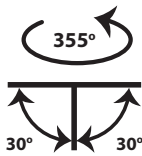

40777

MR16 DICHOIC 220-240V | 50W GU10
MR16 LED LAMP GU10 | 220-240V 12W MAX

40778

MR16 DICHOIC 12V | 50W GU5.3
MR16 LED LAMP 12V | 12W MAX GU5.3

∅ 72 mm

75 mm

Tiltable

Περιστρεφόμενο
355° οριζοντίως
και ±30° καθέτως
Adjustable
355° horizontally
and ±30° vertically