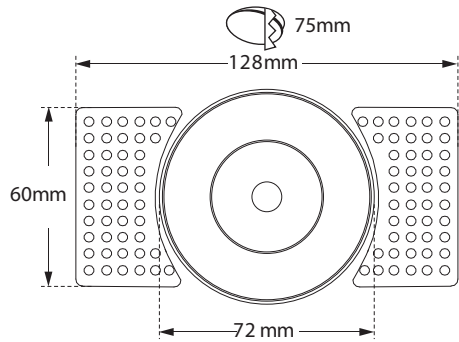

40777

MR16 DICHOIC 220-240V | 50W GU10
MR16 LED LAMP GU10 | 220-240V 12W MAX

40778

MR16 DICHOIC 12V | 50W GU5.3
MR16 LED LAMP 12V | 12W MAX GU5.3

∅ 72 mm

75 mm

Tiltable

Περιστρεφόμενο
355° οριζοντίως
και ±30° καθέτως
Adjustable
355° horizontally
and ±30° vertically