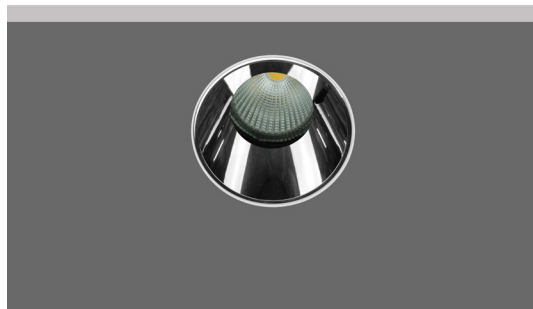

- Recessed led spotlight
- for indoors use
- trimless/frameless
- from die cast aluminum
- movable horizontally  $\pm 355^\circ$  and vertically  $\pm 30^\circ$
- with light source positioned deep
- for darklight effect and reduce of glare
- with incorporated 1 cob led source
- adjusted on a high performance heatsink
- for best thermal management
- CRI>80+ | 3SDCM as standard
- upon request available with CRI>90+ or CRI>95+
- upon request available with 2 SDCM
- in 2700-3000-4000 Kelvin
- upon request in 3500-5000-6500 Kelvin
- with high performance reflector or lens
- available with  $15^\circ-24^\circ-36^\circ-48^\circ-55^\circ$  beam angle
- works with remote led driver on/off as standard
- available upon request dimmable phase cut/Dali/1-10volt

Ø 72 mm

75 mm

CE IP20

Tilttable

Περιστρεφόμενο  
355° οριζοντίως  
και  $\pm 30^\circ$  καθέτως  
Adjustable  
355° horizontally  
and  $\pm 30^\circ$  vertically

IP44-IP54-IP65

Το παραπάνω φωτιστικό προσφέρεται  
κατόπιν παραγγελίας με προστασία **IP44-IP54-IP65**

## Accessories upon request

Honey comb  
louvreSmooth  
FilterElliptical  
Filter

Body

Reflector

Matt White

Bright Silver

01

Βαμμένα με Ηλεκτροστατική Βαφή  
Painted with Electrostatic Powder