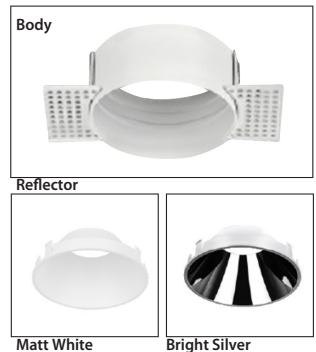

- Recessed led spotlight
- for indoors use
- trimless/frameless
- from die cast aluminum
- movable horizontally  $\pm 355^\circ$  and vertically  $\pm 30^\circ$
- with light source positioned deep
- for darklight effect and reduce of glare
- with incorporated 1 cob led source
- adjusted on a high performance heatsink
- for best thermal management
- CRI>80+ | 3SDCM as standard
- upon request available with CRI>90+ or CRI>95+
- upon request available with 2 SDCM
- in 2700-3000-4000 Kelvin
- upon request in 3500-5000-6500 Kelvin
- with high performance reflector or lens
- available with  $15^\circ-24^\circ-36^\circ-48^\circ-55^\circ$  beam angle
- works with remote led driver on/off as standard
- available upon request dimmable phase cut/Dali/1-10volt

Ø 72 mm

75 mm

CE IP20

Tilttable

Περιστρεφόμενο  
355° οριζοντίως  
και  $\pm 30^\circ$  καθέτως  
Adjustable  
355° horizontally  
and  $\pm 30^\circ$  vertically

IP44-IP54-IP65

Το παραπάνω φωτιστικό προσφέρεται  
κατόπιν παραγγελίας με προστασία **IP44-IP54-IP65**

## Accessories upon request

Honey comb  
louvreSmooth  
FilterElliptical  
Filter

Body

Reflector

Matt White

Bright Silver

01

Βαμμένα με Ηλεκτροστατική Βαφή  
Painted with Electrostatic Powder