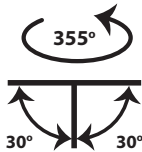

40779

MR16 DICHOIC 220-240V | 50W GU10  
MR16 LED LAMP GU10 | 220-240V 12W MAX

40780

MR16 DICHOIC 12V | 50W GU5.3  
MR16 LED LAMP 12V | 12W MAX GU5.3

∅ 72 mm

75 mm

Περιστρεφόμενο  
355° οριζοντίως  
και ±30° καθέτως  
Adjustable  
355° horizontally  
and ±30° vertically