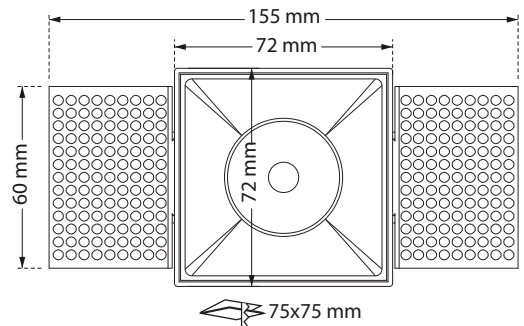

Hide SQ 72 MV Black CL

- Σποτ led χωνευτό οροφής
- εσωτερικού χώρου
- κατασκευασμένο από χυτοπρεσσαριστό αλουμίνιο
- χωρίς εξωτερικό στεφάνι
- trimless/frameless
- κινητό οριζοντίως $\pm 355^\circ$ και καθέτως $\pm 30^\circ$
- με ενσωματωμένο cob led
- τοποθετημένο βαθιά μέσα στο φωτιστικό
- για μείωση της θάμβωσης
- κατάλληλο για darklight φωτισμό
- ενσωματωμένο σε ψήκτρα υψηλής απόδοσης
- για την καλύτερη διαχείριση θερμότητας του led
- CRI>80+ | 3 SDCM
- κατόπιν παραγγελίας διαθέσιμο με CRI>90+ ή CRI>95+
- κατόπιν παραγγελίας διαθέσιμο με 2 SDCM
- σε θερμοκρασία χρώματος 2700-3000-4000 Kelvin
- κατόπιν παραγγελίας και σε 3500-5000-6500 Kelvin
- με ανακλαστήρα ή φακό υψηλής απόδοσης
- με δέσμη $15^\circ-24^\circ-36^\circ-48^\circ-55^\circ$
- λειτουργεί με συνοδευτικό led driver , On/off
- ή κατόπιν παραγγελίας dimmable phase cut / Dali / 1-10volt

- Recessed led spotlight
- for indoors use
- trimless/frameless
- from die cast aluminum
- movable horizontally $\pm 355^\circ$ and vertically $\pm 30^\circ$
- with light source positioned deep
- for darklight effect and reduce of glare
- with incorporated 1 cob led source
- adjusted on a high performance heatsink
- for best thermal management
- CRI>80+ | 3SDCM as standard
- upon request available with CRI>90+ or CRI>95+
- upon request available with 2 SDCM
- in 2700-3000-4000 Kelvin
- upon request in 3500-5000-6500 Kelvin
- with high performance reflector or lens
- available with $15^\circ-24^\circ-36^\circ-48^\circ-55^\circ$ beam angle
- works with remote led driver on/off as standard
- available upon request dimmable phase cut/Dali/1-10volt

CRI>80 | Led source power and Luminous flux

Final lumen output depends on the selection of the angle beam