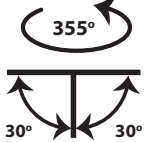

- Recessed led spotlight
- for indoors use
- trimless/frameless
- from die cast aluminum
- movable horizontally $\pm 355^\circ$ and vertically $\pm 30^\circ$
- with light source positioned deep
- for darklight effect and reduce of glare
- with incorporated 1 cob led source
- adjusted on a high performance heatsink
- for best thermal management
- CRI>80+ | 3SDCM as standard
- upon request available with CRI>90+ or CRI>95+
- upon request available with 2 SDCM
- in 2700-3000-4000 Kelvin
- upon request in 3500-5000-6500 Kelvin
- with high performance reflector or lens
- available with $15^\circ-24^\circ-36^\circ-48^\circ-55^\circ$ beam angle
- works with remote led driver on/off as standard
- available upon request dimmable phase cut/Dali/1-10volt

CRI>80 | Led source power and Luminous flux

Final lumen output depends on the selection of the angle beam

40781	5.4W 220-240V 2700-3000-4000 KELVIN 365 - 395 - 426 LUMEN	H:106mm	⚠ ⚠ ⚠
40782	6.5W 220-240V 2700-3000-4000 KELVIN 435 - 472 - 508 LUMEN	H:106mm	⚠ ⚠ ⚠
40783	7.2W 220-240V 2700-3000-4000 KELVIN 491 - 532 - 573 LUMEN	H:106mm	⚠ ⚠ ⚠
40784	9.0W 220-240V 2700-3000-4000 KELVIN 618 - 669 - 721 LUMEN	H:106mm	⚠ ⚠ ⚠
40785	10.8W 220-240V 2700-3000-4000 KELVIN 751 - 814 - 876 LUMEN	H:143mm	⚠ ⚠ ⚠
40786	12.6W 220-240V 2700-3000-4000 KELVIN 892-966-1040 LUMEN	H:143mm	⚠ ⚠ ⚠

72x72 mm

75x75 mm

CE IP20

Tilttable

Περιστρεφόμενο
355° οριζοντίως
και $\pm 30^\circ$ καθέτως
Adjustable
355° horizontally
and $\pm 30^\circ$ vertically

IP44-IP54-IP65

Το παραπάνω φωτιστικό προσφέρεται
κατόπιν παραγγελίας με προστασία IP44-IP54-IP65