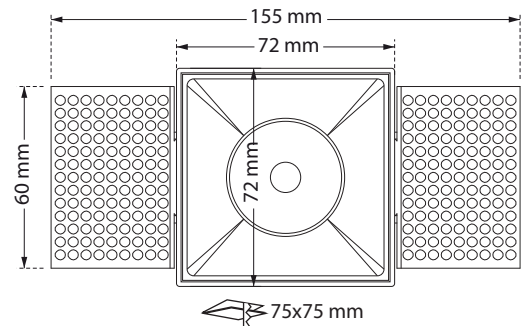

Hide SQ 72 MV White CL

- Σποτ led χωνευτό οροφής
- εσωτερικού χώρου
- κατασκευασμένο από χυτοπρεσσαριστό αλουμίνιο
- χωρίς εξωτερικό στεφάνι
- trimless/frameless
- κινητό οριζοντίως $\pm 355^\circ$ και καθέτως $\pm 30^\circ$
- με ενσωματωμένο cob led
- τοποθετημένο βαθιά μέσα στο φωτιστικό
- για μείωση της θάμβωσης
- κατάλληλο για darklight φωτισμό
- ενσωματωμένο σε ψήκτρα υψηλής απόδοσης
- για την καλύτερη διαχείριση θερμότητας του led
- CRI>80+ | 3 SDCM
- κατόπιν παραγγελίας διαθέσιμο με CRI>90+ ή CRI>95+
- κατόπιν παραγγελίας διαθέσιμο με 2 SDCM
- σε θερμοκρασία χρώματος 2700-3000-4000 Kelvin
- κατόπιν παραγγελίας και σε 3500-5000-6500 Kelvin
- με ανακλαστήρα ή φακό υψηλής απόδοσης
- με δέσμη $15^\circ-24^\circ-36^\circ-48^\circ-55^\circ$
- λειτουργεί με συνοδευτικό led driver , On/off
- ή κατόπιν παραγγελίας dimmable phase cut / Dali / 1-10volt

- Recessed led spotlight
- for indoors use
- trimless/frameless
- from die cast aluminum
- movable horizontally $\pm 355^\circ$ and vertically $\pm 30^\circ$
- with light source positioned deep
- for darklight effect and reduce of glare
- with incorporated 1 cob led source
- adjusted on a high performance heatsink
- for best thermal management
- CRI>80+ | 3SDCM as standard
- upon request available with CRI>90+ or CRI>95+
- upon request available with 2 SDCM
- in 2700-3000-4000 Kelvin
- upon request in 3500-5000-6500 Kelvin
- with high performance reflector or lens
- available with $15^\circ-24^\circ-36^\circ-48^\circ-55^\circ$ beam angle
- works with remote led driver on/off as standard
- available upon request dimmable phase cut/Dali/1-10volt

CRI>80 | Led source power and Luminous flux

Final lumen output depends on the selection of the angle beam