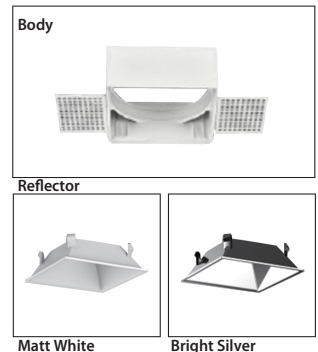

- Recessed led spotlight
- for indoors use
- trimless/frameless
- from die cast aluminum
- movable horizontally $\pm 355^\circ$ and vertically $\pm 30^\circ$
- with light source positioned deep
- for darklight effect and reduce of glare
- with incorporated 1 cob led source
- adjusted on a high performance heatsink
- for best thermal management
- CRI>80+ | 3SDCM as standard
- upon request available with CRI>90+ or CRI>95+
- upon request available with 2 SDCM
- in 2700-3000-4000 Kelvin
- upon request in 3500-5000-6500 Kelvin
- with high performance reflector or lens
- available with $15^\circ-24^\circ-36^\circ-48^\circ-55^\circ$ beam angle
- works with remote led driver on/off as standard
- available upon request dimmable phase cut/Dali/1-10volt

72x72 mm

75x75 mm

Tilttable

Περιστρεφόμενο
355° οριζοντίως
και $\pm 30^\circ$ καθέτως
Adjustable
355° horizontally
and $\pm 30^\circ$ vertically

IP44-IP54-IP65

Το παραπάνω φωτιστικό προσφέρεται
κατόπιν παραγγελίας με προστασία IP44-IP54-IP65

The above luminaire is available upon request
with IP44-IP54-IP65 protection

Accessories upon request

Honey comb
louvreSmooth
FilterElliptical
Filter

Body

Reflector

Matt White

Bright Silver

01