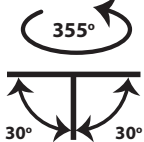

- Recessed led spotlight
- for indoors use
- trimless/frameless
- from die cast aluminum
- movable horizontally $\pm 355^\circ$ and vertically $\pm 30^\circ$
- with light source positioned deep
- for darklight effect and reduce of glare
- with incorporated 1 cob led source
- adjusted on a high performance heatsink
- for best thermal management
- CRI>80+ | 3SDCM as standard
- upon request available with CRI>90+ or CRI>95+
- upon request available with 2 SDCM
- in 2700-3000-4000 Kelvin
- upon request in 3500-5000-6500 Kelvin
- with high performance reflector or lens
- available with $15^\circ-24^\circ-36^\circ-48^\circ-55^\circ$ beam angle
- works with remote led driver on/off as standard
- available upon request dimmable phase cut/Dali/1-10volt

CRI>80 | Led source power and Luminous flux

Final lumen output depends on the selection of the angle beam

40787	5.4W 220-240V 2700-3000-4000 KELVIN 365 - 395 - 426 LUMEN	H:106mm	⚡
40788	6.5W 220-240V 2700-3000-4000 KELVIN 435 - 472 - 508 LUMEN	H:106mm	⚡
40789	7.2W 220-240V 2700-3000-4000 KELVIN 491 - 532 - 573 LUMEN	H:106mm	⚡
40790	9.0W 220-240V 2700-3000-4000 KELVIN 618 - 669 - 721 LUMEN	H:106mm	⚡
40791	10.8W 220-240V 2700-3000-4000 KELVIN 751 - 814 - 876 LUMEN	H:143mm	⚡
40792	12.6W 220-240V 2700-3000-4000 KELVIN 892-966-1040 LUMEN	H:143mm	⚡

72x72 mm

75x75 mm

Tilttable

Περιστρεφόμενο
355° οριζοντίως
και $\pm 30^\circ$ καθέτως
Adjustable
355° horizontally
and $\pm 30^\circ$ vertically

IP44-IP54-IP65

Το παραπάνω φωτιστικό προσφέρεται
κατόπιν παραγγελίας με προστασία IP44-IP54-IP65