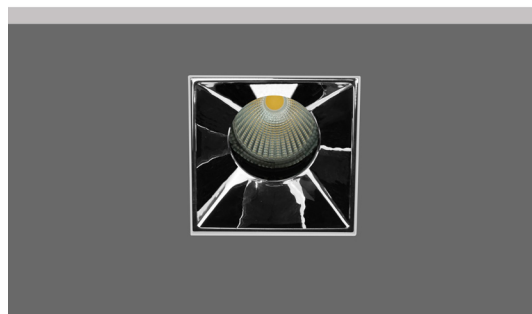

- Recessed led spotlight
- for indoors use
- trimless/frameless
- from die cast aluminum
- movable horizontally $\pm 355^\circ$ and vertically $\pm 30^\circ$
- with light source positioned deep
- for darklight effect and reduce of glare
- with incorporated 1 cob led source
- adjusted on a high performance heatsink
- for best thermal management
- CRI>80+ | 3SDCM as standard
- upon request available with CRI>90+ or CRI>95+
- upon request available with 2 SDCM
- in 2700-3000-4000 Kelvin
- upon request in 3500-5000-6500 Kelvin
- with high performance reflector or lens
- available with $15^\circ-24^\circ-36^\circ-48^\circ-55^\circ$ beam angle
- works with remote led driver on/off as standard
- available upon request dimmable phase cut/Dali/1-10volt

The above luminaire is available upon request
with IP44-IP54-IP65 protection

Accessories upon request

Honey comb
louvreSmooth
FilterElliptical
Filter

Body

Reflector

Matt White

Bright Silver

01