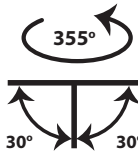

40795

MR16 DICHOIC 220-240V | 50W GU10
MR16 LED LAMP GU10 | 220-240V 12W MAX

40796

MR16 DICHOIC 12V | 50W GU5.3
MR16 LED LAMP 12V | 12W MAX GU5.3

72x72 mm  75x75 mm  104 mm  

Περιστρεφόμενο
355° οριζοντίως
και $\pm 30^\circ$ καθέτως
Adjustable
355° horizontally
and $\pm 30^\circ$ vertically