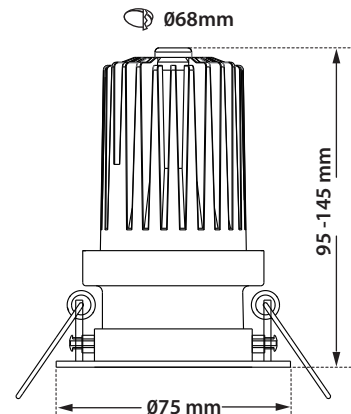

- Recessed led spotlight
- for indoors use
- movable  $\pm 25^\circ$
- from die cast aluminum
- with small aperture in white-black color
- or in other finishes upon request
- and light source positioned deep
- for darklight effect and reduce of glare
- with incorporated 1 cob led source
- adjusted on a high performance heatsink
- for best thermal management
- CRI>80 | 3 SDCM as standard
- upon request available with CRI>90+ or CRI>95+
- upon request available with 2 SDCM
- in 2700-3000-4000 Kelvin
- upon request in 3500-5000-6500 Kelvin
- with high performance reflector
- available with  $18^\circ-25^\circ-38^\circ-45^\circ-55^\circ$
- works with remote led driver
- on/off, dimmable phase cut/Dali/1-10volt

CRI&gt;80 | Led source power and Luminous flux

Final lumen output depends on the selection of the angle beam

System power depends on the selection of the led

40902		5.2W		2700-3000-4000 KELVIN		419 - 429 - 454 LUMEN		
40903		6.2W		2700-3000-4000 KELVIN		500 - 511 - 541 LUMEN		
40904		7.0W		2700-3000-4000 KELVIN		564 - 577 - 611 LUMEN		
40905		8.8W		2700-3000-4000 KELVIN		708 - 726 - 768 LUMEN		
40906		10.7W		2700-3000-4000 KELVIN		861 - 882 - 934 LUMEN		
40907		12.7W		2700-3000-4000 KELVIN		1022-1047-1109 LUMEN		

Ø 75 mm

68 mm

CE

Το παραπάνω φωτιστικό προσφέρεται κατόπιν παραγγελίας με προστασία IP44-IP54

The above luminaire is available upon request with IP44-IP54 protection

01 Standard

02 Upon request

\*Η τεχνολογία των LED είναι σε διαρκή εξέλιξη οπότε πριν παραγγείλετε, παρακαλούμε επιβεβαιώστε ποιο LED είναι διαθέσιμο LED technology changes constantly forward, so before selecting / ordering the most suitable product for you, ask for a confirmation that this is the most updated product to our list.