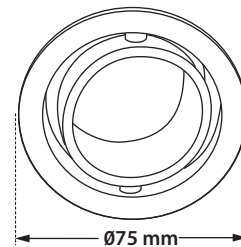

- Recessed led spotlight
- for indoors use
- movable  $\pm 25^\circ$
- from die cast aluminum
- with small aperture in white-black color
- or in other finishes upon request
- and light source positioned deep
- for darklight effect and reduce of glare
- with incorporated 1 cob led source
- adjusted on a high performance heatsink
- for best thermal management
- CRI>80 | 3 SDCM as standard
- upon request available with CRI>90+ or CRI>95+
- upon request available with 2 SDCM
- in 2700-3000-4000 Kelvin
- upon request in 3500-5000-6500 Kelvin
- with high performance reflector
- available with  $18^\circ-25^\circ-38^\circ-45^\circ-55^\circ$
- works with remote led driver
- on/off, dimmable phase cut/Dali/1-10volt

CRI&gt;80 | Led source power and Luminous flux

Final lumen output depends on the selection of the angle beam

System power depends on the selection of the led

40902		5.2W		2700-3000-4000 KELVIN		419 - 429 - 454 LUMEN		
40903		6.2W		2700-3000-4000 KELVIN		500 - 511 - 541 LUMEN		
40904		7.0W		2700-3000-4000 KELVIN		564 - 577 - 611 LUMEN		
40905		8.8W		2700-3000-4000 KELVIN		708 - 726 - 768 LUMEN		
40906		10.7W		2700-3000-4000 KELVIN		861 - 882 - 934 LUMEN		
40907		12.7W		2700-3000-4000 KELVIN		1022-1047-1109 LUMEN		

Ø 75 mm

68 mm

CE

Το παραπάνω φωτιστικό προσφέρεται κατόπιν παραγγελίας με προστασία IP44-IP54

The above luminaire is available upon request with IP44-IP54 protection

01 Standard

02 Upon request

\*Η τεχνολογία των LED είναι σε διαρκή εξέλιξη οπότε πριν παραγγείλετε, παρακαλούμε επιβεβαιώστε ποιο LED είναι διαθέσιμο LED technology changes constantly forward, so before selecting / ordering the most suitable product for you, ask for a confirmation that this is the most updated product to our list.