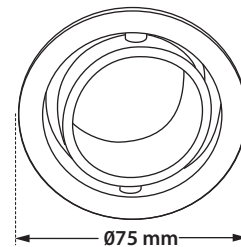

- Recessed led spotlight
- for indoors use
- movable $\pm 25^\circ$
- from die cast aluminum
- with small aperture in white-black color
- or in other finishes upon request
- and light source positioned deep
- for darklight effect and reduce of glare
- with incorporated 1 cob led source
- adjusted on a high performance heatsink
- for best thermal management
- CRI>80 | 3 SDCM as standard
- upon request available with CRI>90+ or CRI>95+
- upon request available with 2 SDCM
- in 2700-3000-4000 Kelvin
- upon request in 3500-5000-6500 Kelvin
- with high performance reflector
- available with $18^\circ-25^\circ-38^\circ-45^\circ-55^\circ$
- works with remote led driver
- on/off, dimmable phase cut/Dali/1-10volt

CRI>80 | Led source power and Luminous flux

Final lumen output depends on the selection of the angle beam

System power depends on the selection of the led

40908		5.2W	2700-3000-4000 KELVIN	432 - 442 - 468 LUMEN		
40909		6.2W	2700-3000-4000 KELVIN	515 - 527 - 558 LUMEN		
40910		7.0W	2700-3000-4000 KELVIN	581 - 595 - 630 LUMEN		
40911		8.8W	2700-3000-4000 KELVIN	730 - 748 - 792 LUMEN		
40912		10.7W	2700-3000-4000 KELVIN	888 - 910 - 963 LUMEN		
40913		12.7W	2700-3000-4000 KELVIN	1054-1080-1143 LUMEN		

Ø 75 mm

68 mm

CE

Το παραπάνω φωτιστικό προσφέρεται κατόπιν παραγγελίας με προστασία IP44-IP54

The above luminaire is available upon request with IP44-IP54 protection

01 Standard

02 Upon request

*Η τεχνολογία των LED είναι σε διαρκή εξέλιξη οπότε πριν παραγγείλετε, παρακαλούμε επιβεβαιώστε ποιο LED είναι διαθέσιμο LED technology changes constantly forward, so before selecting / ordering the most suitable product for you, ask for a confirmation that this is the most updated product to our list.