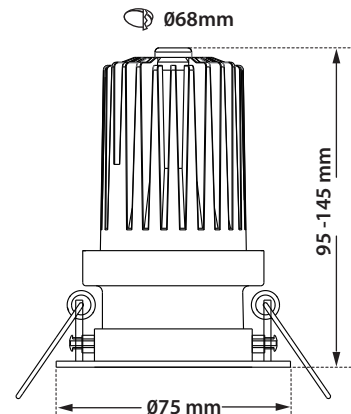

- Recessed led spotlight
- for indoors use
- movable $\pm 25^\circ$
- from die cast aluminum
- with small aperture in white-black color
- or in other finishes upon request
- and light source positioned deep
- for darklight effect and reduce of glare
- with incorporated 1 cob led source
- adjusted on a high performance heatsink
- for best thermal management
- CRI>80 | 3 SDCM as standard
- upon request available with CRI>90+ or CRI>95+
- upon request available with 2 SDCM
- in 2700-3000-4000 Kelvin
- upon request in 3500-5000-6500 Kelvin
- with high performance reflector
- available with $18^\circ-25^\circ-38^\circ-45^\circ-55^\circ$
- works with remote led driver
- on/off, dimmable phase cut/Dali/1-10volt

CRI>80 | Led source power and Luminous flux

Final lumen output depends on the selection of the angle beam

System power depends on the selection of the led

40908		5.2W	2700-3000-4000 KELVIN	432 - 442 - 468 LUMEN		
40909		6.2W	2700-3000-4000 KELVIN	515 - 527 - 558 LUMEN		
40910		7.0W	2700-3000-4000 KELVIN	581 - 595 - 630 LUMEN		
40911		8.8W	2700-3000-4000 KELVIN	730 - 748 - 792 LUMEN		
40912		10.7W	2700-3000-4000 KELVIN	888 - 910 - 963 LUMEN		
40913		12.7W	2700-3000-4000 KELVIN	1054-1080-1143 LUMEN		

Ø 75 mm

68 mm

CE

Το παραπάνω φωτιστικό προσφέρεται κατόπιν παραγγελίας με προστασία IP44-IP54

The above luminaire is available upon request with IP44-IP54 protection

01 Standard

02 Upon request

*Η τεχνολογία των LED είναι σε διαρκή εξέλιξη οπότε πριν παραγγείλετε, παρακαλούμε επιβεβαιώστε ποιο LED είναι διαθέσιμο LED technology changes constantly forward, so before selecting / ordering the most suitable product for you, ask for a confirmation that this is the most updated product to our list.