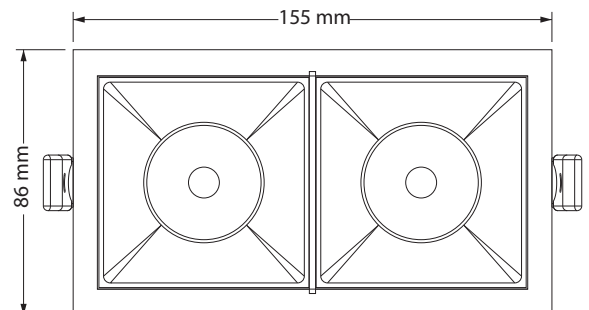

Gemini Double SQ 85 MV White CL

- Διπλό σποτ led χωνευτό οροφής
- εσωτερικού χώρου
- κατασκευασμένο από χυτοπρεσσαριστό αλουμίνιο
- με μικρό εξωτερικό στεφάνι
- κινητό οριζοντίως $\pm 355^\circ$ και καθέτως $\pm 30^\circ$
- με ενσωματωμένα cob led
- τοποθετημένα βαθιά μέσα στο φωτιστικό
- για μείωση της θάμβωσης
- κατάλληλο για darklight φωτισμό
- ενσωματωμένα σε ψήκτρες υψηλής απόδοσης
- για την καλύτερη διαχείριση θερμότητας του led
- CRI>80+ | 3 SDCM
- κατόπιν παραγγελίας διαθέσιμο με CRI>90+ ή CRI>95+
- κατόπιν παραγγελίας διαθέσιμο με 2 SDCM
- σε θερμοκρασία χρώματος 2700-3000-4000 Kelvin
- κατόπιν παραγγελίας και σε 3500-5000-6500 Kelvin
- με ανακλαστήρες ή φακούς υψηλής απόδοσης
- με δέσμη $15^\circ-24^\circ-36^\circ-48^\circ-55^\circ$
- λειτουργεί με συνοδευτικά led driver , On/off
- ή κατόπιν παραγγελίας dimmable phase cut / Dali / 1-10volt

- Recessed double led spotlight
- for indoors use
- with small external frame/trim
- from die cast aluminum
- movable horizontally $\pm 355^\circ$ and vertically $\pm 30^\circ$
- with light sources positioned deep
- for darklight effect and reduce of glare
- with incorporated 2 cob led sources
- adjusted on a high performance heatsinks
- for best thermal management
- CRI>80+ | 3SDCM as standard
- upon request available with CRI>90+ or CRI>95+
- upon request available with 2 SDCM
- in 2700-3000-4000 Kelvin
- upon request in 3500-5000-6500 Kelvin
- with high performance reflectors or lenses
- available with $15^\circ-24^\circ-36^\circ-48^\circ-55^\circ$ beam angle
- works with remote led driver on/off as standard
- available upon request dimmable phase cut/Dali/1-10volt

CRI>80 | Led source power and Luminous flux

Final lumen output depends on the selection of the angle beam