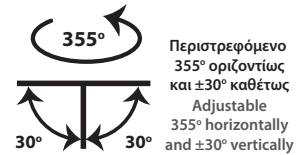

- Recessed double led spotlight
- for indoors use
- with small external frame/trim
- from die cast aluminum
- movable horizontally $\pm 355^\circ$ and vertically $\pm 30^\circ$
- with light sources positioned deep
- for darklight effect and reduce of glare
- with incorporated 2 cob led sources
- adjusted on a high performance heatsinks
- for best thermal management
- CRI>80+ | 3SDCM as standard
- upon request available with CRI>90+ or CRI>95+
- upon request available with 2 SDCM
- in 2700-3000-4000 Kelvin
- upon request in 3500-5000-6500 Kelvin
- with high performance reflectors or lenses
- available with $15^\circ-24^\circ-36^\circ-48^\circ-55^\circ$ beam angle
- works with remote led driver on/off as standard
- available upon request dimmable phase cut/Dali/1-10volt

CRI>80 | Led source power and Luminous flux

Final lumen output depends on the selection of the angle beam

40851	10.8W	2x5.4W	220-240V	2700 - 3000 - 4000 KELVIN	2x(365-395-426) LUMEN	H:106mm	⚙️ ⚠️
40852	13.0W	2x6.5W	220-240V	2700 - 3000 - 4000 KELVIN	2x(435-472-508) LUMEN	H:106mm	⚙️ ⚠️
40853	14.4W	2x7.2W	220-240V	2700 - 3000 - 4000 KELVIN	2x(491-532-573) LUMEN	H:106mm	⚙️ ⚠️
40854	18.0W	2x9.0W	220-240V	2700 - 3000 - 4000 KELVIN	2x(618-669-721) LUMEN	H:106mm	⚙️ ⚠️
40855	21.6W	2x10.8W	220-240V	2700 - 3000 - 4000 KELVIN	2x(751-814-876) LUMEN	H:143mm	⚙️ ⚠️
40856	25.2W	2x12.6W	220-240V	2700 - 3000 - 4000 KELVIN	2x(892-966-1040) LUMEN	H:143mm	⚙️ ⚠️

155x86 mm

150x75 mm

CE IP20

Tilttable

Περιστρεφόμενο
355° οριζοντίως
και $\pm 30^\circ$ καθέτως
Adjustable
355° horizontally
and $\pm 30^\circ$ vertically

Το παραπάνω φωτιστικό προσφέρεται κατόπιν παραγγελίας με προστασία IP44-IP54-IP65