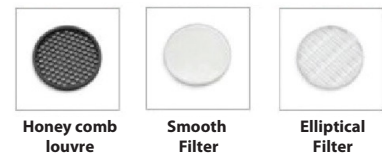

- Recessed double led spotlight
- for indoors use
- with small external frame/trim
- from die cast aluminum
- movable horizontally $\pm 355^\circ$ and vertically $\pm 30^\circ$
- with light sources positioned deep
- for darklight effect and reduce of glare
- with incorporated 2 cob led sources
- adjusted on a high performance heatsinks
- for best thermal management
- CRI>80+ | 3SDCM as standard
- upon request available with CRI>90+ or CRI>95+
- upon request available with 2 SDCM
- in 2700-3000-4000 Kelvin
- upon request in 3500-5000-6500 Kelvin
- with high performance reflectors or lenses
- available with $15^\circ-24^\circ-36^\circ-48^\circ-55^\circ$ beam angle
- works with remote led driver on/off as standard
- available upon request dimmable phase cut/Dali/1-10volt

155x86 mm

150x75 mm

CE IP20

Tilttable

Περιστρεφόμενο
355° οριζοντίως
και $\pm 30^\circ$ καθέτως
Adjustable
355° horizontally
and $\pm 30^\circ$ vertically

Το παραπάνω φωτιστικό προσφέρεται κατόπιν παραγγελίας με προστασία IP44-IP54-IP65

The above luminaire is available upon request with IP44-IP54-IP65 protection

Accessories upon request

Honey comb louvre

Smooth Filter

Elliptical Filter

01

Βαμμένα με Ηλεκτροστατική Βαφή
Painted with Electrostatic Powder