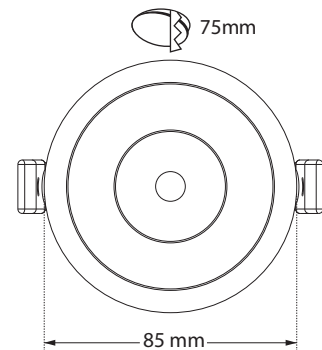

- Recessed led spotlight
- for indoors use
- from die cast aluminum
- movable horizontally  $\pm 355^\circ$  and vertically  $\pm 30^\circ$
- with light source positioned deep
- for darklight effect and reduce of glare
- with incorporated 1 cob led source
- adjusted on a high performance heatsink
- for best thermal management
- CRI>80+ | 3SDCM as standard
- upon request available with CRI>90+ or CRI>95+
- upon request available with 2 SDCM
- in 2700-3000-4000 Kelvin
- upon request in 3500-5000-6500 Kelvin
- with high performance reflector or lens
- available with  $15^\circ-24^\circ-36^\circ-48^\circ-55^\circ$  beam angle
- works with remote led driver on/off as standard
- available upon request dimmable phase cut/Dali/1-10volt

## Final lumen output depends on the selection of the angle beam

40813	5.4W 220-240V 2700-3000-4000 KELVIN 365 - 395 - 426 LUMEN	H:106mm	⚡ ⚠
40814	6.5W 220-240V 2700-3000-4000 KELVIN 435 - 472 - 508 LUMEN	H:106mm	⚡ ⚠
40815	7.2W 220-240V 2700-3000-4000 KELVIN 491 - 532 - 573 LUMEN	H:106mm	⚡ ⚠
40816	9.0W 220-240V 2700-3000-4000 KELVIN 618 - 669 - 721 LUMEN	H:106mm	⚡ ⚠
40817	10.8W 220-240V 2700-3000-4000 KELVIN 751 - 814 - 876 LUMEN	H:143mm	⚡ ⚠
40818	12.6W 220-240V 2700-3000-4000 KELVIN 892-966-1040 LUMEN	H:143mm	⚡ ⚠

Περιστρεφόμενο  
355° οριζοντίως  
και  $\pm 30^\circ$  καθέτως  
Adjustable  
355° horizontally  
and  $\pm 30^\circ$  vertically