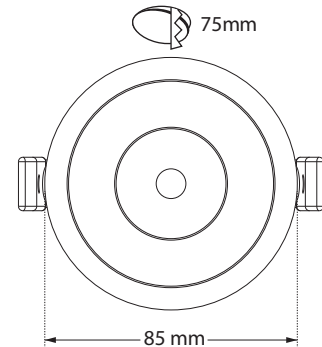

- Recessed led spotlight
- for indoors use
- from die cast aluminum
- movable horizontally $\pm 355^\circ$ and vertically $\pm 30^\circ$
- with light source positioned deep
- for darklight effect and reduce of glare
- with incorporated 1 cob led source
- adjusted on a high performance heatsink
- for best thermal management
- CRI>80+ | 3SDCM as standard
- upon request available with CRI>90+ or CRI>95+
- upon request available with 2 SDCM
- in 2700-3000-4000 Kelvin
- upon request in 3500-5000-6500 Kelvin
- with high performance reflector or lens
- available with $15^\circ-24^\circ-36^\circ-48^\circ-55^\circ$ beam angle
- works with remote led driver on/off as standard
- available upon request dimmable phase cut/Dali/1-10volt

CRI>80 | Led source power and Luminous flux

Final lumen output depends on the selection of the angle beam

40819	5.4W 220-240V 2700-3000-4000 KELVIN 365 - 395 - 426 LUMEN	H:106mm	⚙️ ⚙️ ⚙️
40820	6.5W 220-240V 2700-3000-4000 KELVIN 435 - 472 - 508 LUMEN	H:106mm	⚙️ ⚙️ ⚙️
40821	7.2W 220-240V 2700-3000-4000 KELVIN 491 - 532 - 573 LUMEN	H:106mm	⚙️ ⚙️ ⚙️
40822	9.0W 220-240V 2700-3000-4000 KELVIN 618 - 669 - 721 LUMEN	H:106mm	⚙️ ⚙️ ⚙️
40823	10.8W 220-240V 2700-3000-4000 KELVIN 751 - 814 - 876 LUMEN	H:143mm	⚙️ ⚙️ ⚙️
40824	12.6W 220-240V 2700-3000-4000 KELVIN 892-966-1040 LUMEN	H:143mm	⚙️ ⚙️ ⚙️

Ø 85 mm

75 mm

CE IP20

Περιστρεφόμενο
355° οριζοντίως
και $\pm 30^\circ$ καθέτως
Adjustable
355° horizontally
and $\pm 30^\circ$ vertically

Accessories upon request

Το παραπάνω φωτιστικό προσφέρεται
κατόπιν παραγγελίας με προστασία
IP44-IP54-IP65