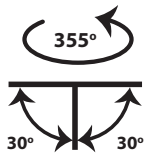

- Recessed led spotlight
- for indoors use
- from die cast aluminum
- movable horizontally $\pm 355^\circ$ and vertically $\pm 30^\circ$
- with light source positioned deep
- for darklight effect and reduce of glare
- with incorporated 1 cob led source
- adjusted on a high performance heatsink
- for best thermal management
- CRI>80+ | 3SDCM as standard
- upon request available with CRI>90+ or CRI>95+
- upon request available with 2 SDCM
- in 2700-3000-4000 Kelvin
- upon request in 3500-5000-6500 Kelvin
- with high performance reflector or lens
- available with $15^\circ-24^\circ-36^\circ-48^\circ-55^\circ$ beam angle
- works with remote led driver on/off as standard
- available upon request dimmable phase cut/Dali/1-10volt

CRI>80 | Led source power and Luminous flux

Final lumen output depends on the selection of the angle beam

40819	5.4W 220-240V 2700-3000-4000 KELVIN 365 - 395 - 426 LUMEN	H:106mm	⚙️ ⚙️ ⚙️
40820	6.5W 220-240V 2700-3000-4000 KELVIN 435 - 472 - 508 LUMEN	H:106mm	⚙️ ⚙️ ⚙️
40821	7.2W 220-240V 2700-3000-4000 KELVIN 491 - 532 - 573 LUMEN	H:106mm	⚙️ ⚙️ ⚙️
40822	9.0W 220-240V 2700-3000-4000 KELVIN 618 - 669 - 721 LUMEN	H:106mm	⚙️ ⚙️ ⚙️
40823	10.8W 220-240V 2700-3000-4000 KELVIN 751 - 814 - 876 LUMEN	H:143mm	⚙️ ⚙️ ⚙️
40824	12.6W 220-240V 2700-3000-4000 KELVIN 892-966-1040 LUMEN	H:143mm	⚙️ ⚙️ ⚙️

Ø 85 mm

75 mm

CE IP20

Περιστρεφόμενο
355° οριζοντίως
και $\pm 30^\circ$ καθέτως
Adjustable
355° horizontally
and $\pm 30^\circ$ vertically

Accessories upon request

Το παραπάνω φωτιστικό προσφέρεται
κατόπιν παραγγελίας με προστασία
IP44-IP54-IP65