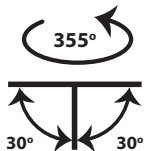

- Recessed led spotlight
- for indoors use
- with small external frame/trim
- from die cast aluminum
- movable horizontally ±355° and vertically ±30°
- with light source positioned deep
- for darklight effect and reduce of glare
- with incorporated 1 cob led source
- adjusted on a high performance heatsink
- for best thermal management
- CRI>80+ | 3SDCM as standard
- upon request available with CRI>90+ or CRI>95+
- upon request available with 2 SDCM
- in 2700-3000-4000 Kelvin
- upon request in 3500-5000-6500 Kelvin
- with high performance reflector or lens
- available with 15°-24°-36°-48°-55° beam angle
- works with remote led driver on/off as standard
- available upon request dimmable phase cut/Dali/1-10volt

CRI>80 | Led source power and Luminous flux

Final lumen output depends on the selection of the angle beam

40835	5.4W	220-240V	2700-3000-4000 KELVIN	365 - 395 - 426 LUMEN	H:106mm	⚙️ ⚙️ ⚙️
40836	6.5W	220-240V	2700-3000-4000 KELVIN	435 - 472 - 508 LUMEN	H:106mm	⚙️ ⚙️ ⚙️
40837	7.2W	220-240V	2700-3000-4000 KELVIN	491 - 532 - 573 LUMEN	H:106mm	⚙️ ⚙️ ⚙️
40838	9.0W	220-240V	2700-3000-4000 KELVIN	618 - 669 - 721 LUMEN	H:106mm	⚙️ ⚙️ ⚙️
40839	10.8W	220-240V	2700-3000-4000 KELVIN	751 - 814 - 876 LUMEN	H:143mm	⚙️ ⚙️ ⚙️
40840	12.6W	220-240V	2700-3000-4000 KELVIN	892-966-1040 LUMEN	H:143mm	⚙️ ⚙️ ⚙️

85x85 mm

75x75 mm

Περιστρεφόμενο
355° οριζοντίως
και ±30° καθέτως
Adjustable
355° horizontally
and ±30° vertically

Accessories upon request

Honey comb
louvre

Smooth
Filter

Elliptical
Filter

IP44-IP54-IP65