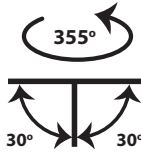

30°

Περιστρεφόμενο
355° οριζοντίως
και $\pm 30^\circ$ καθέτως
Adjustable
355° horizontally
and $\pm 30^\circ$ vertically