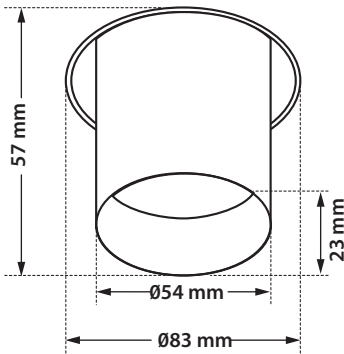

40899

MR16 DICHOIC 220-240V | 50W GU10
MR16 LED LAMP GU10 | 220-240V 12W MAX

40900

MR16 DICHOIC 12V | 50W GU5.3
MR16 LED LAMP 12V | 12W MAX GU5.3

83 mm

87 mm

55 mm

87 mm

Tilttable

Περιστρεφόμενο
355° οριζοντίως
και $\pm 25^\circ$ καθέτως
Adjustable
355° horizontally
and $\pm 25^\circ$ vertically