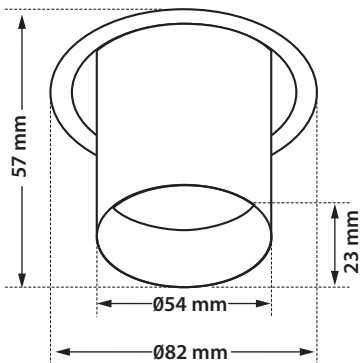

40893

MR16 DICHROIC 220-240V | 50W GU10
MR16 LED LAMP GU10 | 220-240V 12W MAX

40894

MR16 DICHROIC 12V | 50W GU5.3
MR16 LED LAMP 12V | 12W MAX GU5.3

82 mm

76 mm

55 mm

76 mm