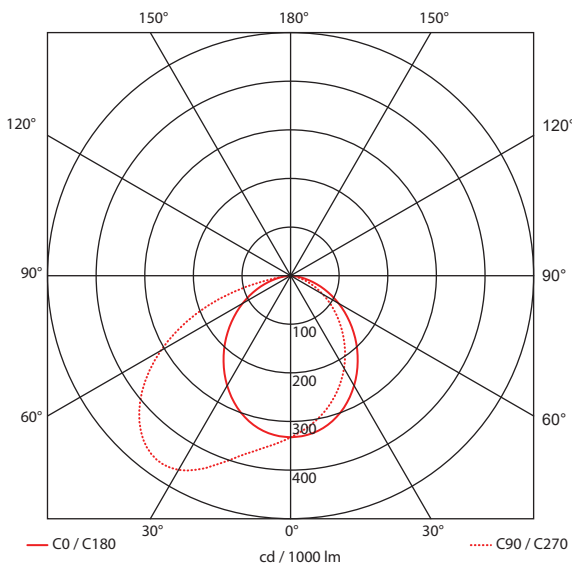

01 02 05 18 30
Κατόπιν παραγγελίας το μπροστινό στεφάνι μπορεί να βαφτεί με Πολυεστερική Ηλεκτροστατική Βαφή
Upon request the front flange can be offered Polyester Powder coated

LIGHTING LUMINAIRES
FOR HARD ENVIRONMENTAL CONDITIONS

Cost-effective durability
Heat and cold resistant
Suitable for seaside application