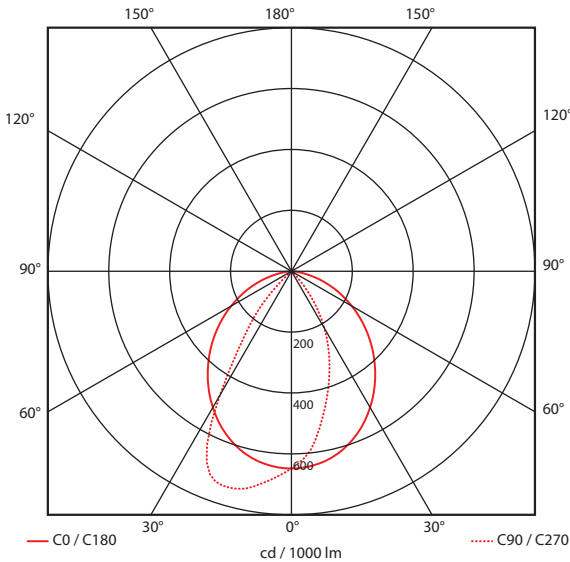

**STAINLESS STEEL
INOX
HEAVY DUTY**

**LIGHTING LUMINAIRES
FOR HARD ENVIRONMENTAL CONDITIONS**

Cost-effective durability
Heat and cold resistant
Suitable for seaside application

01 02 05 18 30
Κατόπιν παραγγελίας το μπροστινό στεφάνι μπορεί να βαφτεί με Πολυεστερική Ηλεκτροστατική Βαφή
Upon request the front flange can be offered Polyester Powder coated