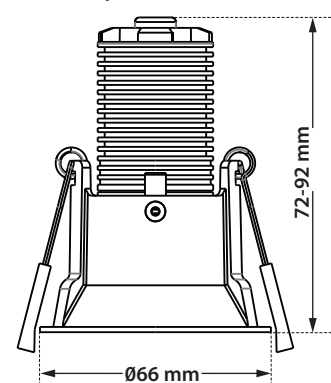

- Recessed led spotlight
- for indoors use
- fixed
- from die cast aluminum
- with small aperture in white-black color
- or in other finishes upon request
- and light source positioned deep
- for darklight effect and reduce of glare
- with incorporated 1 cob led source
- adjusted on a high performance heatsink
- for best thermal management
- CRI>90 | 3 SDCM as standard
- upon request available with 2 SDCM
- in 2700-3000-4000 Kelvin
- upon request in 3500-5000-6500 Kelvin
- with high performance lens or reflector
- available with 15°-24°-36° angle beam
- upon request available 20°-46°-60° angle beam
- works with remote led driver
- on/off, dimmable phase cut/Dali/1-10volt

CRI&gt;80 | Led source power and Luminous flux

Final lumen output depends on the selection of the angle beam

System power depends on the selection of the led

40922		3.2W   2700 - 3000 - 4000 KELVIN   258 - 264 - 279 LUMEN		
40923		4.2W   2700 - 3000 - 4000 KELVIN   338 - 346 - 367 LUMEN		
40924		5.2W   2700 - 3000 - 4000 KELVIN   419 - 429 - 454 LUMEN		
40925		6.2W   2700 - 3000 - 4000 KELVIN   499 - 511 - 541 LUMEN		

∅ 66 mm

60 mm

CE FRONT

∅60mm

To παραπάνω φωτιστικό προσφέρεται κατόπιν παραγγελίας με μπροστινή προστασία **IP44-IP54**

The above luminaire is available upon request with **IP44-IP54** front protection

01 Standard