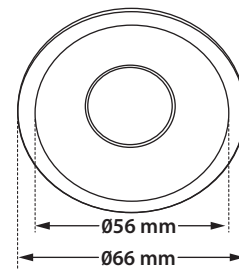

- Recessed led spotlight
- for indoors use
- fixed
- from die cast aluminum
- with small aperture in white-black color
- or in other finishes upon request
- and light source positioned deep
- for darklight effect and reduce of glare
- with incorporated 1 cob led source
- adjusted on a high performance heatsink
- for best thermal management
- CRI>90 | 3 SDCM as standard
- upon request available with 2 SDCM
- in 2700-3000-4000 Kelvin
- upon request in 3500-5000-6500 Kelvin
- with high performance lens or reflector
- available with 15°-24°-36° angle beam
- upon request available 20°-46°-60° angle beam
- works with remote led driver
- on/off, dimmable phase cut/Dali/1-10volt

CRI&gt;80 | Led source power and Luminous flux

Final lumen output depends on the selection of the angle beam

System power depends on the selection of the led

40922		3.2W   2700 - 3000 - 4000 KELVIN   258 - 264 - 279 LUMEN		
40923		4.2W   2700 - 3000 - 4000 KELVIN   338 - 346 - 367 LUMEN		
40924		5.2W   2700 - 3000 - 4000 KELVIN   419 - 429 - 454 LUMEN		
40925		6.2W   2700 - 3000 - 4000 KELVIN   499 - 511 - 541 LUMEN		

∅ 66 mm

60 mm

CE FRONT

∅60mm

To παραπάνω φωτιστικό προσφέρεται κατόπιν παραγγελίας με μπροστινή προστασία **IP44-IP54**

The above luminaire is available upon request with **IP44-IP54** front protection

01 Standard