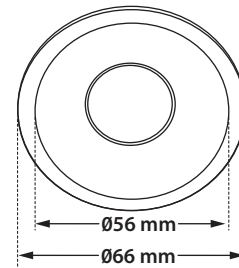

- Recessed led spotlight
- for indoors use
- fixed
- from die cast aluminum
- with small aperture in white-black color
- or in other finishes upon request
- and light source positioned deep
- for darklight effect and reduce of glare
- with incorporated 1 cob led source
- adjusted on a high performance heatsink
- for best thermal management
- CRI>90 | 3 SDCM as standard
- upon request available with 2 SDCM
- in 2700-3000-4000 Kelvin
- upon request in 3500-5000-6500 Kelvin
- with high performance lens or reflector
- available with 15°-24°-36° angle beam
- upon request available 20°-46°-60° angle beam
- works with remote led driver
- on/off, dimmable phase cut/Dali/1-10volt

CRI>80 | Led source power and Luminous flux

Final lumen output depends on the selection of the angle beam

System power depends on the selection of the led

40926		3.2W 2700 - 3000 - 4000 KELVIN 266 - 272 - 288 LUMEN		
40927		4.2W 2700 - 3000 - 4000 KELVIN 349 - 357 - 378 LUMEN		
40928		5.2W 2700 - 3000 - 4000 KELVIN 432 - 442 - 468 LUMEN		
40929		6.2W 2700 - 3000 - 4000 KELVIN 515 - 527 - 558 LUMEN		

∅ 66 mm

60 mm

CE FRONT

1. Το παραπάνω φωτιστικό προσφέρεται κατόπιν παραγγελίας με μπροστινή προστασία **IP44-IP54**

1. The above luminaire is available upon request with **IP44-IP54** front protection

01 Standard