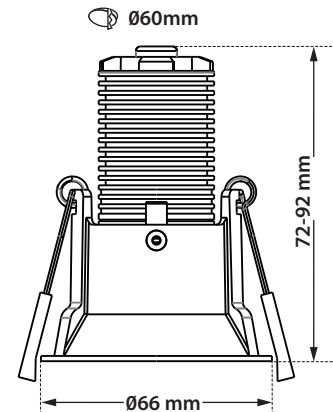

- Recessed led spotlight
- for indoors use
- fixed
- from die cast aluminum
- with small aperture in white-black color
- or in other finishes upon request
- and light source positioned deep
- for darklight effect and reduce of glare
- with incorporated 1 cob led source
- adjusted on a high performance heatsink
- for best thermal management
- CRI>90 | 3 SDCM as standard
- upon request available with 2 SDCM
- in 2700-3000-4000 Kelvin
- upon request in 3500-5000-6500 Kelvin
- with high performance lens or reflector
- available with 15°-24°-36° angle beam
- upon request available 20°-46°-60° angle beam
- works with remote led driver
- on/off, dimmable phase cut/Dali/1-10volt

CRI>80 | Led source power and Luminous flux

Final lumen output depends on the selection of the angle beam

System power depends on the selection of the led

40926		3.2W 2700 - 3000 - 4000 KELVIN 266 - 272 - 288 LUMEN		
40927		4.2W 2700 - 3000 - 4000 KELVIN 349 - 357 - 378 LUMEN		
40928		5.2W 2700 - 3000 - 4000 KELVIN 432 - 442 - 468 LUMEN		
40929		6.2W 2700 - 3000 - 4000 KELVIN 515 - 527 - 558 LUMEN		

∅ 66 mm

60 mm

CE FRONT

1. Το παραπάνω φωτιστικό προσφέρεται κατόπιν παραγγελίας με μπροστινή προστασία **IP44-IP54**

1. The above luminaire is available upon request with **IP44-IP54** front protection

01 Standard