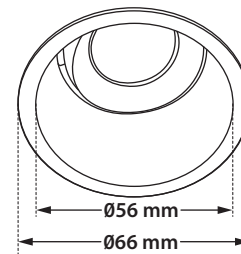

- Recessed led spotlight
- for indoors use
- movable $\pm 30^\circ$
- from die cast aluminum
- with small aperture in white-black color
- or in other finishes upon request
- and light source positioned deep
- for darklight effect and reduce of glare
- with incorporated 1 cob led source
- adjusted on a high performance heatsink
- for best thermal management
- CRI>90 | 3 SDCM as standard
- upon request available with 2 SDCM
- in 2700-3000-4000 Kelvin
- upon request in 3500-5000-6500 Kelvin
- with high performance lens or reflector
- available with $15^\circ-24^\circ-36^\circ$ angle beam
- upon request available $20^\circ-46^\circ-60^\circ$ angle beam
- works with remote led driver
- on/off, dimmable phase cut/Dali/1-10volt

CRI>80 | Led source power and Luminous flux

Final lumen output depends on the selection of the angle beam

System power depends on the selection of the led

| | | | | |
|-------|--|--|--|--|
| 40918 | | 3.2W 2700 - 3000 - 4000 KELVIN 266 - 272 - 288 LUMEN | | |
| 40919 | | 4.2W 2700 - 3000 - 4000 KELVIN 349 - 357 - 378 LUMEN | | |
| 40920 | | 5.2W 2700 - 3000 - 4000 KELVIN 432 - 442 - 468 LUMEN | | |
| 40921 | | 6.2W 2700 - 3000 - 4000 KELVIN 515 - 527 - 558 LUMEN | | |

Ø 66 mm

60 mm

CE

Ø60mm

01 Standard

02 Upon request

*Η τεχνολογία των LED είναι σε διαρκή εξέλιξη οπότε πριν παραγγείλετε, παρακαλούμε επιβεβαιώστε ποιο LED είναι διαθέσιμο
LED technology changes constantly forward, so before selecting / ordering the most suitable product for you,
ask for a confirmation that this is the most updated product to our list.