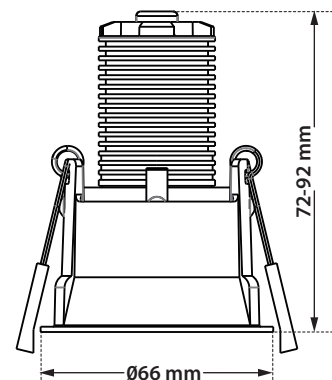

- Recessed led spotlight
- for indoors use
- movable $\pm 30^\circ$
- from die cast aluminum
- with small aperture in white-black color
- or in other finishes upon request
- and light source positioned deep
- for darklight effect and reduce of glare
- with incorporated 1 cob led source
- adjusted on a high performance heatsink
- for best thermal management
- CRI>90 | 3 SDCM as standard
- upon request available with 2 SDCM
- in 2700-3000-4000 Kelvin
- upon request in 3500-5000-6500 Kelvin
- with high performance lens or reflector
- available with $15^\circ-24^\circ-36^\circ$ angle beam
- upon request available $20^\circ-46^\circ-60^\circ$ angle beam
- works with remote led driver
- on/off, dimmable phase cut/Dali/1-10volt

CRI>80 | Led source power and Luminous flux

Final lumen output depends on the selection of the angle beam

System power depends on the selection of the led

| | | | | |
|-------|--|--|--|--|
| 40918 | | 3.2W 2700 - 3000 - 4000 KELVIN 266 - 272 - 288 LUMEN | | |
| 40919 | | 4.2W 2700 - 3000 - 4000 KELVIN 349 - 357 - 378 LUMEN | | |
| 40920 | | 5.2W 2700 - 3000 - 4000 KELVIN 432 - 442 - 468 LUMEN | | |
| 40921 | | 6.2W 2700 - 3000 - 4000 KELVIN 515 - 527 - 558 LUMEN | | |

Ø 66 mm

60 mm

CE

Ø60mm

01 Standard

02 Upon request

*Η τεχνολογία των LED είναι σε διαρκή εξέλιξη οπότε πριν παραγγείλετε, παρακαλούμε επιβεβαιώστε ποιο LED είναι διαθέσιμο
LED technology changes constantly forward, so before selecting / ordering the most suitable product for you,
ask for a confirmation that this is the most updated product to our list.