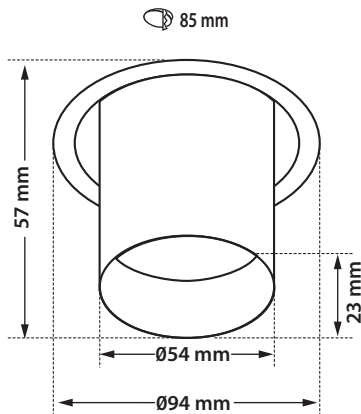

40895

MR16 DICHROIC 220-240V | 50W GU10  
MR16 LED LAMP GU10 | 220-240V 12W MAX

40896

MR16 DICHROIC 12V | 50W GU5.3  
MR16 LED LAMP 12V | 12W MAX GU5.3

94 mm

85 mm

55 mm

Tilttable

Περιστρεφόμενο  
355° οριζοντίως  
και  $\pm 25^\circ$  καθέτως  
Adjustable  
355° horizontally  
and  $\pm 25^\circ$  vertically