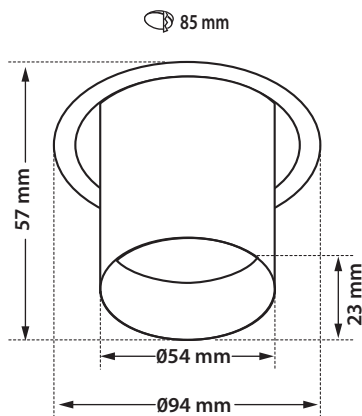

40895

MR16 DICHROIC 220-240V | 50W GU10
MR16 LED LAMP GU10 | 220-240V 12W MAX

40896

MR16 DICHROIC 12V | 50W GU5.3
MR16 LED LAMP 12V | 12W MAX GU5.3

94 mm

85 mm

55 mm

Περιστρεφόμενο
355° οριζοντίως
και $\pm 25^\circ$ καθέτως
Adjustable
355° horizontally
and $\pm 25^\circ$ vertically