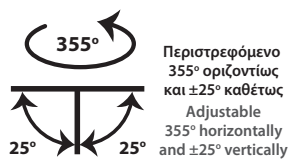

40895

MR16 DICHROIC 220-240V | 50W GU10
MR16 LED LAMP GU10 | 220-240V 12W MAX

40896

MR16 DICHROIC 12V | 50W GU5.3
MR16 LED LAMP 12V | 12W MAX GU5.3

94 mm

85 mm

55 mm

Περιστρεφόμενο
355° οριζοντίως
και $\pm 25^\circ$ καθέτως
Adjustable
355° horizontally
and $\pm 25^\circ$ vertically