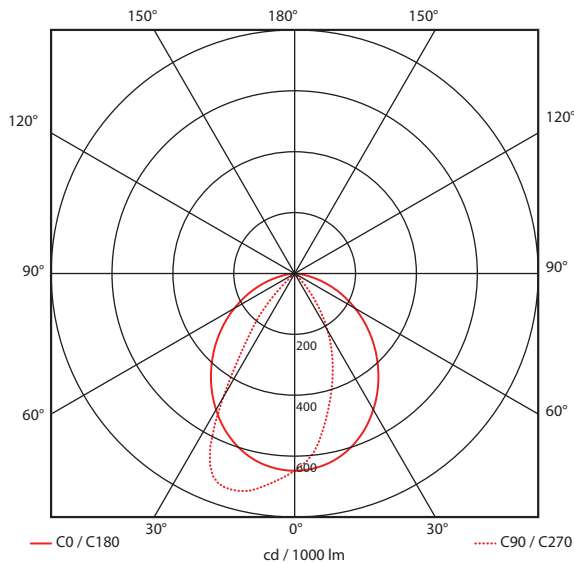

01 02 05 18 30

Βαμμένα με Πολυεστερική Ηλεκτροστατική Βαφή
Painted with Polyester Electrostatic Powder

*Η τεχνολογία των LED είναι σε διαρκή εξέλιξη οπότε πριν παραγγείλετε, παρακαλούμε επιβεβαιώστε ποιο LED είναι διαθέσιμο
LED technology changes constantly forward, so before selecting / ordering the most suitable product for you,
ask for a confirmation that this is the most updated product to our list.

■ warm 2700 Kelvin ■ warm white 3000 Kelvin ■ neutral white 4000 Kelvin