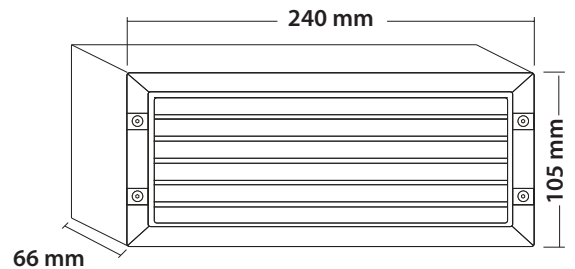

01 02 05 18 30

Βαμμένα με Πολυεστερική Ηλεκτροστατική Βαφή
Painted with Polyester Electrostatic Powder

*Η τεχνολογία των LED είναι σε διαρκή εξέλιξη οπότε πριν παραγγείλετε, παρακαλούμε επιβεβαιώστε ποιο LED είναι διαθέσιμο
LED technology changes constantly forward, so before selecting / ordering the most suitable product for you,
ask for a confirmation that this is the most updated product to our list.

■ warm 2700 Kelvin ■ warm white 3000 Kelvin ■ neutral white 4000 Kelvin