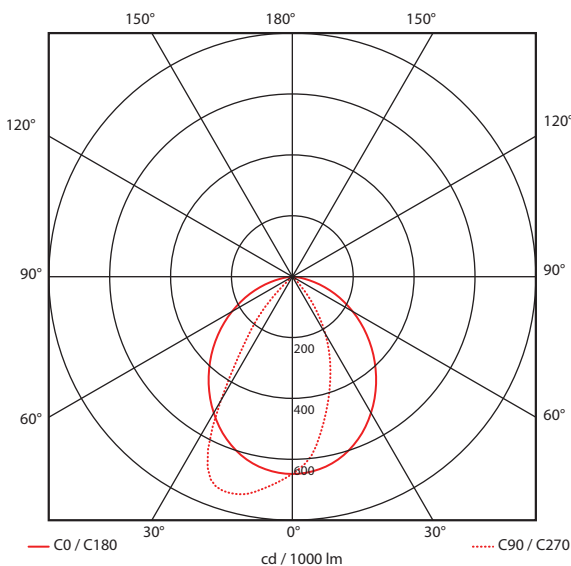

01 02 05 18 30

Βαμμένα με Πολυεστερική Ηλεκτροστατική Βαφή
Painted with Polyester Electrostatic Powder

*Η τεχνολογία των LED είναι σε διαρκή εξέλιξη οπότε πριν παραγγείλετε, παρακαλούμε επιβεβαιώστε ποιο LED είναι διαθέσιμο
LED technology changes constantly forward, so before selecting / ordering the most suitable product for you,
ask for a confirmation that this is the most updated product to our list.

■ warm 2700 Kelvin ■ warm white 3000 Kelvin ■ neutral white 4000 Kelvin