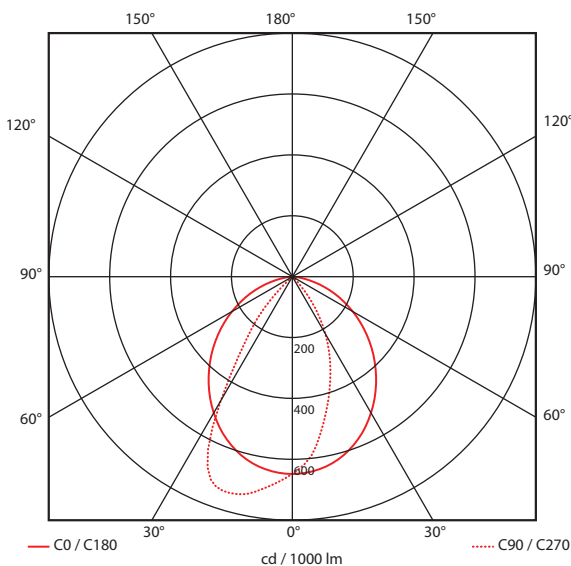

01 02 05 18 30

Βαμμένα με Πολυεστερική Ηλεκτροστατική Βαφή
Painted with Polyester Electrostatic Powder

*Η τεχνολογία των LED είναι σε διαρκή εξέλιξη οπότε πριν παραγγείλετε, παρακαλούμε επιβεβαιώστε ποιο LED είναι διαθέσιμο
LED technology changes constantly forward, so before selecting / ordering the most suitable product for you,
ask for a confirmation that this is the most updated product to our list.

■ warm 2700 Kelvin ■ warm white 3000 Kelvin ■ neutral white 4000 Kelvin