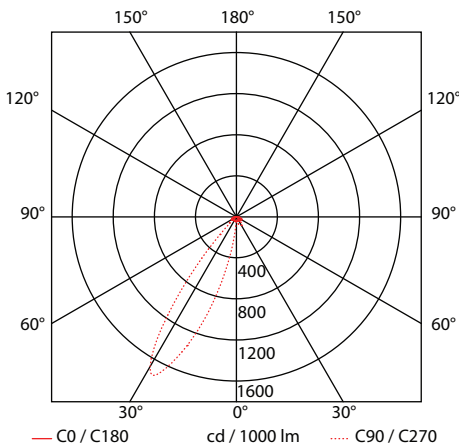

01 Standard Βαμμένα με Πολυεστερική Ηλεκτροστατική Βαφή
Painted with Polyester Electrostatic Powder

02 **05** **18** Upon Request

i *Η τεχνολογία των LED είναι σε διαρκή εξέλιξη οπότε πριν παραγγείλετε, παρακαλούμε επιβεβαιώστε ποιο LED είναι διαθέσιμο
LED technology changes constantly forward, so before selecting / ordering the most suitable product for you,
ask for a confirmation that this is the most updated product to our list.

■ warm 2700 Kelvin ■ warm white 3000 Kelvin ■ neutral white 4000 Kelvin