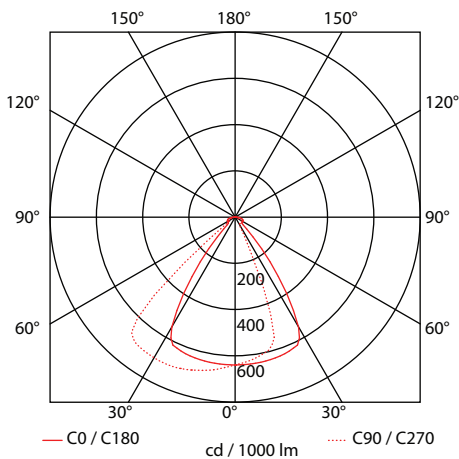

01 Standard Βαμμένα με Πολυεστερική Ηλεκτροστατική Βαφή
Painted with Polyester Electrostatic Powder

02 **05** **18** Upon Request

i *Η τεχνολογία των LED είναι σε διαρκή εξέλιξη οπότε πριν παραγγείλετε, παρακαλούμε επιβεβαιώστε ποιο LED είναι διαθέσιμο
LED technology changes constantly forward, so before selecting / ordering the most suitable product for you,
ask for a confirmation that this is the most updated product to our list.

■ warm 2700 Kelvin ■ warm white 3000 Kelvin ■ neutral white 4000 Kelvin