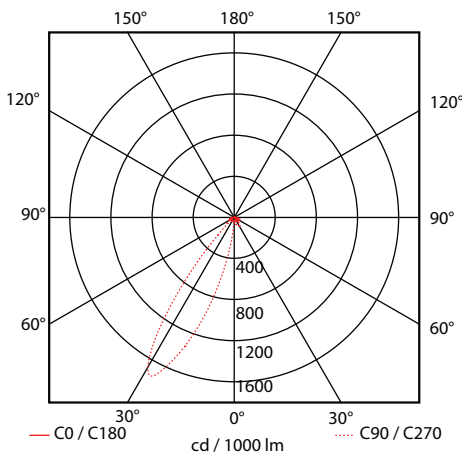

01 Standard Βαμμένα με Πολυεστερική Ηλεκτροστατική Βαφή
Painted with Polyester Electrostatic Powder

02 **05** **18** Upon Request

i *Η τεχνολογία των LED είναι σε διαρκή εξέλιξη οπότε πριν παραγγείλετε, παρακαλούμε επιβεβαιώστε ποιο LED είναι διαθέσιμο
LED technology changes constantly forward, so before selecting / ordering the most suitable product for you,
ask for a confirmation that this is the most updated product to our list.

warm 2700 Kelvin warm white 3000 Kelvin neutral white 4000 Kelvin