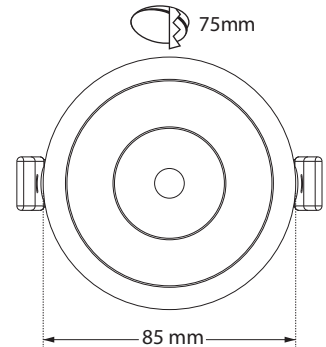

- Recessed led spotlight
- for indoors use
- with small external frame/trim
- from die cast aluminum
- movable horizontally $\pm 355^\circ$ and vertically $\pm 30^\circ$
- with light source positioned deep
- for darklight effect and reduce of glare
- with incorporated 1 cob led source
- adjusted on a high performance heatsink
- for best thermal management
- CRI>80+ | 3SDCM as standard
- upon request available with CRI>90+ or CRI>95+
- upon request available with 2 SDCM
- in 2700-3000-4000 Kelvin
- upon request in 3500-5000-6500 Kelvin
- with high performance reflector or lens
- available with $15^\circ-24^\circ-36^\circ-48^\circ-55^\circ$ beam angle
- works with remote led driver on/off as standard
- available upon request dimmable phase cut/Dali/1-10volt

CRI>80 | Led source power and Luminous flux

Final lumen output depends on the selection of the angle beam

42000	5.4W 220-240V 2700-3000-4000 KELVIN 365 - 395 - 426 LUMEN	H:106mm	⊕ ⊖ ⊗ ⊛
42001	6.5W 220-240V 2700-3000-4000 KELVIN 435 - 472 - 508 LUMEN	H:106mm	⊕ ⊖ ⊗ ⊛
42002	7.2W 220-240V 2700-3000-4000 KELVIN 491 - 532 - 573 LUMEN	H:106mm	⊕ ⊖ ⊗ ⊛
42003	9.0W 220-240V 2700-3000-4000 KELVIN 618 - 669 - 721 LUMEN	H:106mm	⊕ ⊖ ⊗ ⊛
42004	10.8W 220-240V 2700-3000-4000 KELVIN 751 - 814 - 876 LUMEN	H:143mm	⊕ ⊖ ⊗ ⊛
42005	12.6W 220-240V 2700-3000-4000 KELVIN 892-966-1040 LUMEN	H:143mm	⊕ ⊖ ⊗ ⊛

∅ 85 mm

75 mm

CE IP20

Tilttable

Περιστρεφόμενο
355° οριζοντίως
και $\pm 30^\circ$ καθέτως
Adjustable
355° horizontally
and $\pm 30^\circ$ vertically

Accessories upon request

Honey comb
louvreSmooth
FilterElliptical
Filter