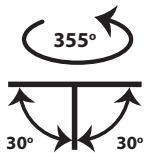

- Recessed led spotlight
- for indoors use
- with small external frame/trim
- from die cast aluminum
- movable horizontally $\pm 355^\circ$ and vertically $\pm 30^\circ$
- with light source positioned deep
- for darklight effect and reduce of glare
- with incorporated 1 cob led source
- adjusted on a high performance heatsink
- for best thermal management
- CRI>80+ | 3SDCM as standard
- upon request available with CRI>90+ or CRI>95+
- upon request available with 2 SDCM
- in 2700-3000-4000 Kelvin
- upon request in 3500-5000-6500 Kelvin
- with high performance reflector or lens
- available with $15^\circ-24^\circ-36^\circ-48^\circ-55^\circ$ beam angle
- works with remote led driver on/off as standard
- available upon request dimmable phase cut/Dali/1-10volt

CRI>80 | Led source power and Luminous flux

Final lumen output depends on the selection of the angle beam

42000	5.4W 220-240V 2700-3000-4000 KELVIN 365 - 395 - 426 LUMEN	H:106mm	⊕ ⊖ ⊗ ⊛
42001	6.5W 220-240V 2700-3000-4000 KELVIN 435 - 472 - 508 LUMEN	H:106mm	⊕ ⊖ ⊗ ⊛
42002	7.2W 220-240V 2700-3000-4000 KELVIN 491 - 532 - 573 LUMEN	H:106mm	⊕ ⊖ ⊗ ⊛
42003	9.0W 220-240V 2700-3000-4000 KELVIN 618 - 669 - 721 LUMEN	H:106mm	⊕ ⊖ ⊗ ⊛
42004	10.8W 220-240V 2700-3000-4000 KELVIN 751 - 814 - 876 LUMEN	H:143mm	⊕ ⊖ ⊗ ⊛
42005	12.6W 220-240V 2700-3000-4000 KELVIN 892-966-1040 LUMEN	H:143mm	⊕ ⊖ ⊗ ⊛

∅ 85 mm

75 mm

CE IP20

Tilttable

Περιστρεφόμενο
355° οριζοντίως
και $\pm 30^\circ$ καθέτως
Adjustable
355° horizontally
and $\pm 30^\circ$ vertically

Accessories upon request

Honey comb
louvreSmooth
FilterElliptical
Filter