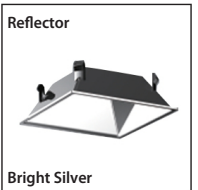

- Recessed led spotlight
- for indoors use
- with small external frame/trim
- from die cast aluminum
- movable horizontally ±355° and vertically ±30°
- with light source positioned deep
- for darklight effect and reduce of glare
- with incorporated 1 cob led source
- adjusted on a high performance heatsink
- for best thermal management
- CRI>80+ | 3SDCM as standard
- upon request available with CRI>90+ or CRI>95+
- upon request available with 2 SDCM
- in 2700-3000-4000 Kelvin
- upon request in 3500-5000-6500 Kelvin
- with high performance reflector or lens
- available with 15°-24°-36°-48°-55° beam angle
- works with remote led driver on/off as standard
- available upon request dimmable phase cut/Dali/1-10volt

### Accessories upon request

Honey comb  
louvre

Smooth  
Filter

Elliptical  
Filter

IP44-IP54-IP65

Το παραπάνω φωτιστικό προσφέρεται  
κατόπιν παραγγελίας με προστασία  
**IP44-IP54-IP65**

The above luminaire is available upon  
request with **IP44-IP54-IP65** protection

Body

Reflector

Matt Black

Reflector

Matt White

Reflector

Bright Silver

01 02