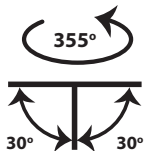

- Recessed led spotlight
- for indoors use
- with small external frame/trim
- from die cast aluminum
- movable horizontally ±355° and vertically ±30°
- with light source positioned deep
- for darklight effect and reduce of glare
- with incorporated 1 cob led source
- adjusted on a high performance heatsink
- for best thermal management
- CRI>80+ | 3SDCM as standard
- upon request available with CRI>90+ or CRI>95+
- upon request available with 2 SDCM
- in 2700-3000-4000 Kelvin
- upon request in 3500-5000-6500 Kelvin
- with high performance reflector or lens
- available with 15°-24°-36°-48°-55° beam angle
- works with remote led driver on/off as standard
- available upon request dimmable phase cut/Dali/1-10volt

### CRI>80 | Led source power and Luminous flux

Final lumen output depends on the selection of the angle beam

42008	5.4W	220-240V	2700-3000-4000	KELVIN	365 - 395 - 426	LUMEN	H:106mm	⚙️	⚙️	⚙️
42009	6.5W	220-240V	2700-3000-4000	KELVIN	435 - 472 - 508	LUMEN	H:106mm	⚙️	⚙️	⚙️
42010	7.2W	220-240V	2700-3000-4000	KELVIN	491 - 532 - 573	LUMEN	H:106mm	⚙️	⚙️	⚙️
42011	9.0W	220-240V	2700-3000-4000	KELVIN	618 - 669 - 721	LUMEN	H:106mm	⚙️	⚙️	⚙️
42012	10.8W	220-240V	2700-3000-4000	KELVIN	751 - 814 - 876	LUMEN	H:143mm	⚙️	⚙️	⚙️
42013	12.6W	220-240V	2700-3000-4000	KELVIN	892-966-1040	LUMEN	H:143mm	⚙️	⚙️	⚙️

85x85 mm

75x75 mm

Tilttable

Περιστρεφόμενο  
355° οριζοντίως  
και ±30° καθέτως  
Adjustable  
355° horizontally  
and ±30° vertically