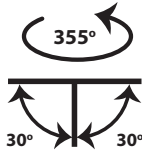

42014

MR16 DICHOIC 220-240V | 50W GU10
MR16 LED LAMP GU10 | 220-240V 12W MAX

42015

MR16 DICHOIC 12V | 50W GU5.3
MR16 LED LAMP 12V | 12W MAX GU5.3

85x85 mm

75x75 mm

Tiltable

Περιστρεφόμενο
355° οριζοντίως
και $\pm 30^\circ$ καθέτως
Adjustable
355° horizontally
and $\pm 30^\circ$ vertically