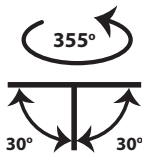

42030

MR16 DICHOIC 220-240V | 50W GU10
MR16 LED LAMP GU10 | 220-240V 12W MAX

42031

MR16 DICHOIC 12V | 50W GU5.3
MR16 LED LAMP 12V | 12W MAX GU5.3

72 mm

75 mm

Περιστρεφόμενο
355° οριζοντίως
και $\pm 30^\circ$ καθέτως
Adjustable
355° horizontally
and $\pm 30^\circ$ vertically