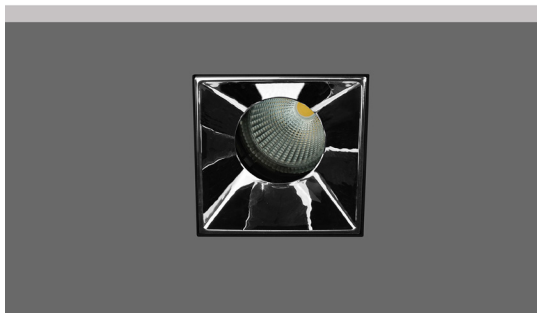

- Recessed led spotlight
- for indoors use
- trimless/frameless
- from die cast aluminum
- movable horizontally  $\pm 355^\circ$  and vertically  $\pm 30^\circ$
- with light source positioned deep
- for darklight effect and reduce of glare
- with incorporated 1 cob led source
- adjusted on a high performance heatsink
- for best thermal management
- CRI>80+ | 3SDCM as standard
- upon request available with CRI>90+ or CRI>95+
- upon request available with 2 SDCM
- in 2700-3000-4000 Kelvin
- upon request in 3500-5000-6500 Kelvin
- with high performance reflector or lens
- available with  $15^\circ-24^\circ-36^\circ-48^\circ-55^\circ$  beam angle
- works with remote led driver on/off as standard
- available upon request dimmable phase cut/Dali/1-10volt

## Accessories upon request

Honey comb  
louvreSmooth  
FilterElliptical  
Filter

Reflector

Matt Black

Bright Silver

01 02

Βαμμένα με Ηλεκτροστατική Βαφή  
Painted with Electrostatic Powder

Η τεχνολογία των LED είναι σε διαρκή εξέλιξη οπότε πριν παραγγείλετε, παρακαλούμε επιβεβαιώστε ποιο LED είναι διαθέσιμο  
LED technology changes constantly forward, so before selecting / ordering the most suitable product for you,  
ask for a confirmation that this is the most updated product to our list.