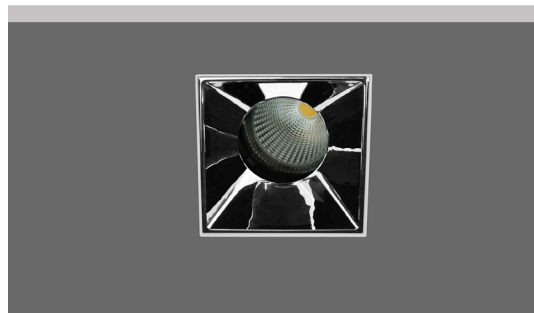

- Recessed led spotlight
- for indoors use
- trimless/frameless
- from die cast aluminum
- movable horizontally  $\pm 355^\circ$  and vertically  $\pm 30^\circ$
- with light source positioned deep
- for darklight effect and reduce of glare
- with incorporated 1 cob led source
- adjusted on a high performance heatsink
- for best thermal management
- CRI>80+ | 3SDCM as standard
- upon request available with CRI>90+ or CRI>95+
- upon request available with 2 SDCM
- in 2700-3000-4000 Kelvin
- upon request in 3500-5000-6500 Kelvin
- with high performance reflector or lens
- available with  $15^\circ-24^\circ-36^\circ-48^\circ-55^\circ$  beam angle
- works with remote led driver on/off as standard
- available upon request dimmable phase cut/Dali/1-10volt

## Accessories upon request

Honey comb  
louvreSmooth  
FilterElliptical  
Filter

Reflector

Matt Black

Bright Silver

01 02

Βαμμένα με Ηλεκτροστατική Βαφή  
Painted with Electrostatic Powder

Η τεχνολογία των LED είναι σε διαρκή εξέλιξη οπότε πριν παραγγείλετε, παρακαλούμε επιβεβαιώστε ποιο LED είναι διαθέσιμο  
LED technology changes constantly forward, so before selecting / ordering the most suitable product for you,  
ask for a confirmation that this is the most updated product to our list.