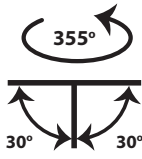

42038

MR16 DICHOIC 220-240V | 50W GU10
MR16 LED LAMP GU10 | 220-240V 12W MAX

42039

MR16 DICHOIC 12V | 50W GU5.3
MR16 LED LAMP 12V | 12W MAX GU5.3

72x72 mm

75x75 mm

Περιστρεφόμενο
355° οριζοντίως
και ±30° καθέτως
Adjustable
355° horizontally
and ±30° vertically