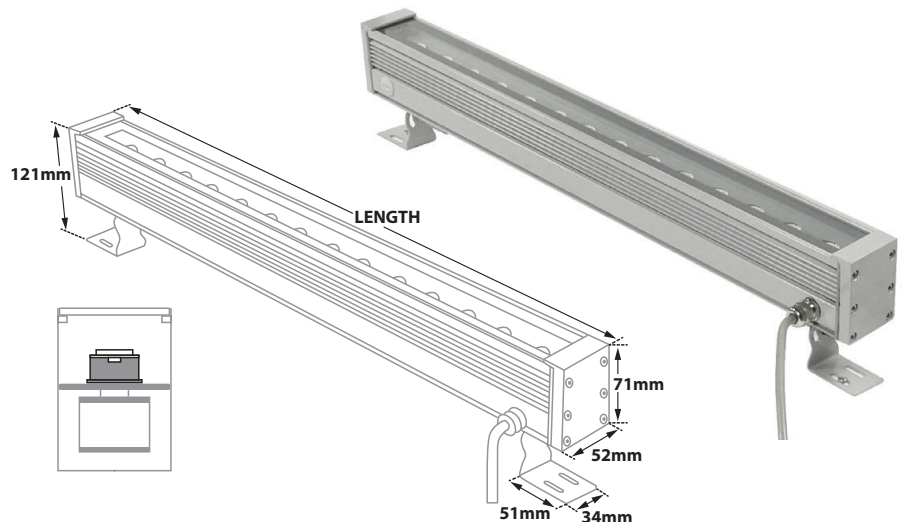

## Technoline 5 Asymmetric High

- Linear led lighting fitting
- wall fixed mounted
- waterproof suitable for exteriors use
- from extruded aluminum polyester powder coated
- suitable for resistance in external spaces
- with incorporated High Power Led Smd technology
- CRI>80 | 3 SDCM | as standard
- upon request available with CRI>90
- adjusted on a linear cooling system for best thermal management
- in 2700K-3000K-4000K color temperature
- upon request also available in 3500K-5000K and 6500K
- with lenses of asymmetrical beam angle
- work with built in led driver, on/off as standard
- upon request available with dimmable led driver
- phase cut/Dali/1-10volt
- with 1 or 2 cable glands PG9 IP68 or PG11 IP68
- for input and output of power supply cables
- with brackets at the two sides for capability of movement
- with silicon gaskets and inox screws
- upon request is offered with pre-fitted cable in neoprene
- with male and female fis fast connection with IP68 protection
- suitable for exterior lighting of building facades, windows

GLASS (5mm)

CE IP65

Upon request luminaire is available with pre-connected IP68 male and female fis for fast connection

Standard color 18

Available colors upon request 01 02

\*Η τεχνολογία των LED είναι σε διαρκή εξέλιξη οπότε πριν παραγγείλετε, παρακαλούμε επιβεβαιώστε ποιο LED είναι διαθέσιμο  
LED technology changes constantly forward, so before selecting / ordering the most suitable product for you,  
ask for a confirmation that this is the most updated product to our list.