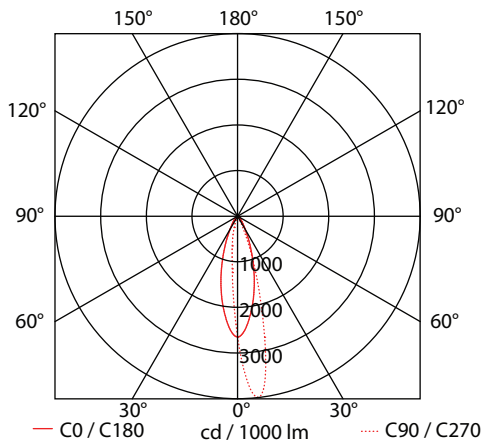

Technoline 5 Asymmetric High

- Linear led lighting fitting
- wall fixed mounted
- waterproof suitable for exteriors use
- from extruded aluminum polyester powder coated
- suitable for resistance in external spaces
- with incorporated High Power Led Smd technology
- CRI>80 | 3 SDCM | as standard
- upon request available with CRI>90
- adjusted on a linear cooling system for best thermal management
- in 2700K-3000K-4000K color temperature
- upon request also available in 3500K-5000K and 6500K
- with lenses of asymmetrical beam angle
- work with built in led driver, on/off as standard
- upon request available with dimmable led driver
- phase cut/Dali/1-10volt
- with 1 or 2 cable glands PG9 IP68 or PG11 IP68
- for input and output of power supply cables
- with brackets at the two sides for capability of movement
- with silicon gaskets and inox screws
- upon request is offered with pre-fitted cable in neoprene
- with male and female fis fast connection with IP68 protection
- suitable for exterior lighting of building facades, windows

CRI > 80 | System power & Luminaire Flux

23989		14.0W | 7x2.0W	220-240V	2700-3000-4000 KELVIN	1244-1310-1411 LUMEN	LENGTH=315mm	
23990		28.0W | 14x2.0W	220-240V	2700-3000-4000 KELVIN	2488-2620-2822 LUMEN	LENGTH=615mm	
23991		42.0W | 21x2.0W	220-240V	2700-3000-4000 KELVIN	3732-3930-4233 LUMEN	LENGTH=915mm	
23992		56.0W | 28x2.0W	220-240V	2700-3000-4000 KELVIN	4976-5240-5644 LUMEN	LENGTH=1215mm	
23993		70.0W | 35x2.0W	220-240V	2700-3000-4000 KELVIN	6220-6550-7055 LUMEN	LENGTH=1515mm	

GLASS (5mm)

CE IP65

Upon request luminaire is available with pre-connected IP68 male and female fis for fast connection

Standard color 18

Available colors upon request 01 02