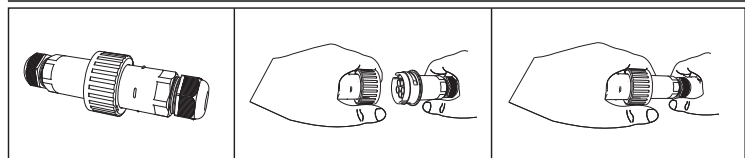

Upon request luminaire is available with pre-connected IP68 male and female fis for fast connection