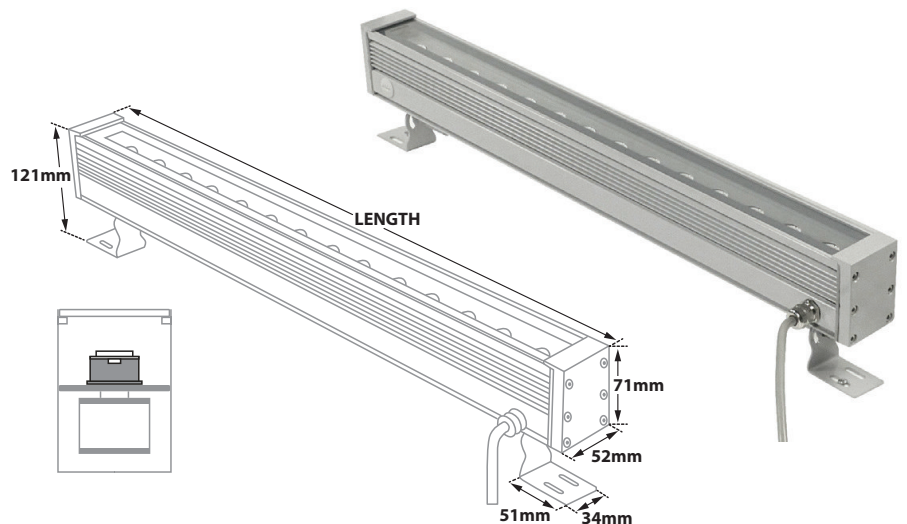

- Linear led lighting fitting
- wall fixed mounted
- waterproof suitable for exteriors use
- from extruded aluminum polyester powder coated
- suitable for resistance in external spaces
- with incorporated High Power Led Smd technology
- CRI>80 | 3 SDCM | as standard
- upon request available with CRI>90
- adjusted on a linear cooling system for best thermal management
- in 2700K-3000K-4000K color temperature
- upon request also available in 3500K-5000K and 6500K
- with lenses of asymmetrical beam angle
- work with built in led driver, on/off as standard
- upon request available with dimmable led driver
- phase cut/Dali/1-10volt
- with 1 or 2 cable glands PG9 IP68 or PG11 IP68
- for input and output of power supply cables
- with brackets at the two sides for capability of movement
- with silicon gaskets and inox screws
- upon request is offered with pre-fitted cable in neoprene
- with male and female fis fast connection with IP68 protection
- suitable for exterior lighting of building facades, windows

CRI>80 | System power & Luminaire Flux

Version 1

23979		8.4W 7x1.20W	220-240V	2700-3000-4000 KELVIN	790-832-880 LUMEN	LENGTH=315mm			
23980		16.8W 14x1.20W	220-240V	2700-3000-4000 KELVIN	1580-1664-1760 LUMEN	LENGTH=615mm			
23981		25.2W 21x1.20W	220-240V	2700-3000-4000 KELVIN	2370-2496-2640 LUMEN	LENGTH=915mm			
23982		33.6W 28x1.20W	220-240V	2700-3000-4000 KELVIN	3160-3328-3520 LUMEN	LENGTH=1215mm			
23983		42.0W 35x1.20W	220-240V	2700-3000-4000 KELVIN	3950-4160-4400 LUMEN	LENGTH=1515mm			

GLASS (5mm)

CE IP65

Upon request luminaire is available with pre-connected IP68 male and female fis for fast connection

Standard color 18

Available colors upon request 01 02

*Η τεχνολογία των LED είναι σε διαρκή εξέλιξη οπότε πριν παραγγείλετε, παρακαλούμε επιβεβαιώστε ποιο LED είναι διαθέσιμο
LED technology changes constantly forward, so before selecting / ordering the most suitable product for you,
ask for a confirmation that this is the most updated product to our list.