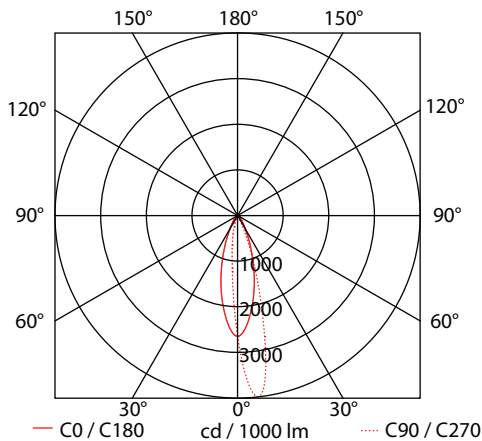

- Linear led lighting fitting
- wall fixed mounted
- waterproof suitable for exteriors use
- from extruded aluminum polyester powder coated
- suitable for resistance in external spaces
- with incorporated High Power Led Smd technology
- CRI>80 | 3 SDCM | as standard
- upon request available with CRI>90
- adjusted on a linear cooling system for best thermal management
- in 2700K-3000K-4000K color temperature
- upon request also available in 3500K-5000K and 6500K
- with lenses of asymmetrical beam angle
- work with built in led driver, on/off as standard
- upon request available with dimmable led driver
- phase cut/Dali/1-10volt
- with 1 or 2 cable glands PG9 IP68 or PG11 IP68
- for input and output of power supply cables
- with brackets at the two sides for capability of movement
- with silicon gaskets and inox screws
- upon request is offered with pre-fitted cable in neoprene
- with male and female fis fast connection with IP68 protection
- suitable for exterior lighting of building facades, windows

CRI>80 | System power & Luminaire Flux

Version 1

23979		8.4W | 7x1.20W	| 220-240V	| 2700-3000-4000 KELVIN	| 790-832-880 LUMEN	LENGTH=315mm			
23980		16.8W | 14x1.20W	| 220-240V	| 2700-3000-4000 KELVIN	| 1580-1664-1760 LUMEN	LENGTH=615mm			
23981		25.2W | 21x1.20W	| 220-240V	| 2700-3000-4000 KELVIN	| 2370-2496-2640 LUMEN	LENGTH=915mm			
23982		33.6W | 28x1.20W	| 220-240V	| 2700-3000-4000 KELVIN	| 3160-3328-3520 LUMEN	LENGTH=1215mm			
23983		42.0W | 35x1.20W	| 220-240V	| 2700-3000-4000 KELVIN	| 3950-4160-4400 LUMEN	LENGTH=1515mm			

GLASS (5mm)

CE IP65

Upon request luminaire is available with pre-connected IP68 male and female fis for fast connection

Standard color 18

Available colors upon request 01 02