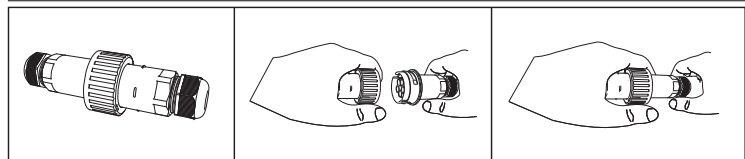

- Linear led lighting fitting
- wall fixed mounted
- waterproof suitable for exteriors use
- from extruded aluminum polyester powder coated
- suitable for resistance in external spaces
- with incorporated High Power Led Smd technology
- CRI>80 | 3 SDCM | as standard
- upon request available with CRI>90
- adjusted on a linear cooling system for best thermal management
- in 2700K-3000K-4000K color temperature
- upon request also available in 3500K-5000K and 6500K
- with lenses of asymmetrical beam angle
- work with built in led driver, on/off as standard
- upon request available with dimmable led driver
- phase cut/Dali/1-10volt
- with 1 or 2 cable glands PG9 IP68 or PG11 IP68
- for input and output of power supply cables
- with brackets at the two sides for capability of movement
- with silicon gaskets and inox screws
- upon request is offered with pre-fitted cable in neoprene
- with male and female fis fast connection with IP68 protection
- suitable for exterior lighting of building facades, windows

CRI>80 | System power & Luminaire Flux

Version 1

23979		8.4W 7x1.20W	220-240V	2700-3000-4000 KELVIN	790-832-880 LUMEN	LENGTH=315mm			
23980		16.8W 14x1.20W	220-240V	2700-3000-4000 KELVIN	1580-1664-1760 LUMEN	LENGTH=615mm			
23981		25.2W 21x1.20W	220-240V	2700-3000-4000 KELVIN	2370-2496-2640 LUMEN	LENGTH=915mm			
23982		33.6W 28x1.20W	220-240V	2700-3000-4000 KELVIN	3160-3328-3520 LUMEN	LENGTH=1215mm			
23983		42.0W 35x1.20W	220-240V	2700-3000-4000 KELVIN	3950-4160-4400 LUMEN	LENGTH=1515mm			

GLASS (5mm)

CE IP65

Upon request luminaire is available with pre-connected IP68 male and female fis for fast connection

Standard color 18

Available colors upon request 01 02

*Η τεχνολογία των LED είναι σε διαρκή εξέλιξη οπότε πριν παραγγείλετε, παρακαλούμε επιβεβαιώστε ποιο LED είναι διαθέσιμο
LED technology changes constantly forward, so before selecting / ordering the most suitable product for you,
ask for a confirmation that this is the most updated product to our list.